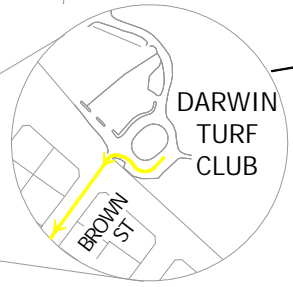

CASUARINA  
BUS  
INTERCHANGE  
SERVICE ENDS HERE

SERVICE  
DEPARTS  
HERE

# DARWIN TRACKSIDE EXPRESS DARWIN TURF CLUB TO CASUARINA

## YELLOW

FROM DARWIN TURF CLUB TO CASUARINA INTERCHANGE - OUTBOUND

**Darwinbus**  
enquiries - 89 247666

 Northern Territory Government

PUBLIC TRANSPORT BRANCH.

Image Date  
20/07/06