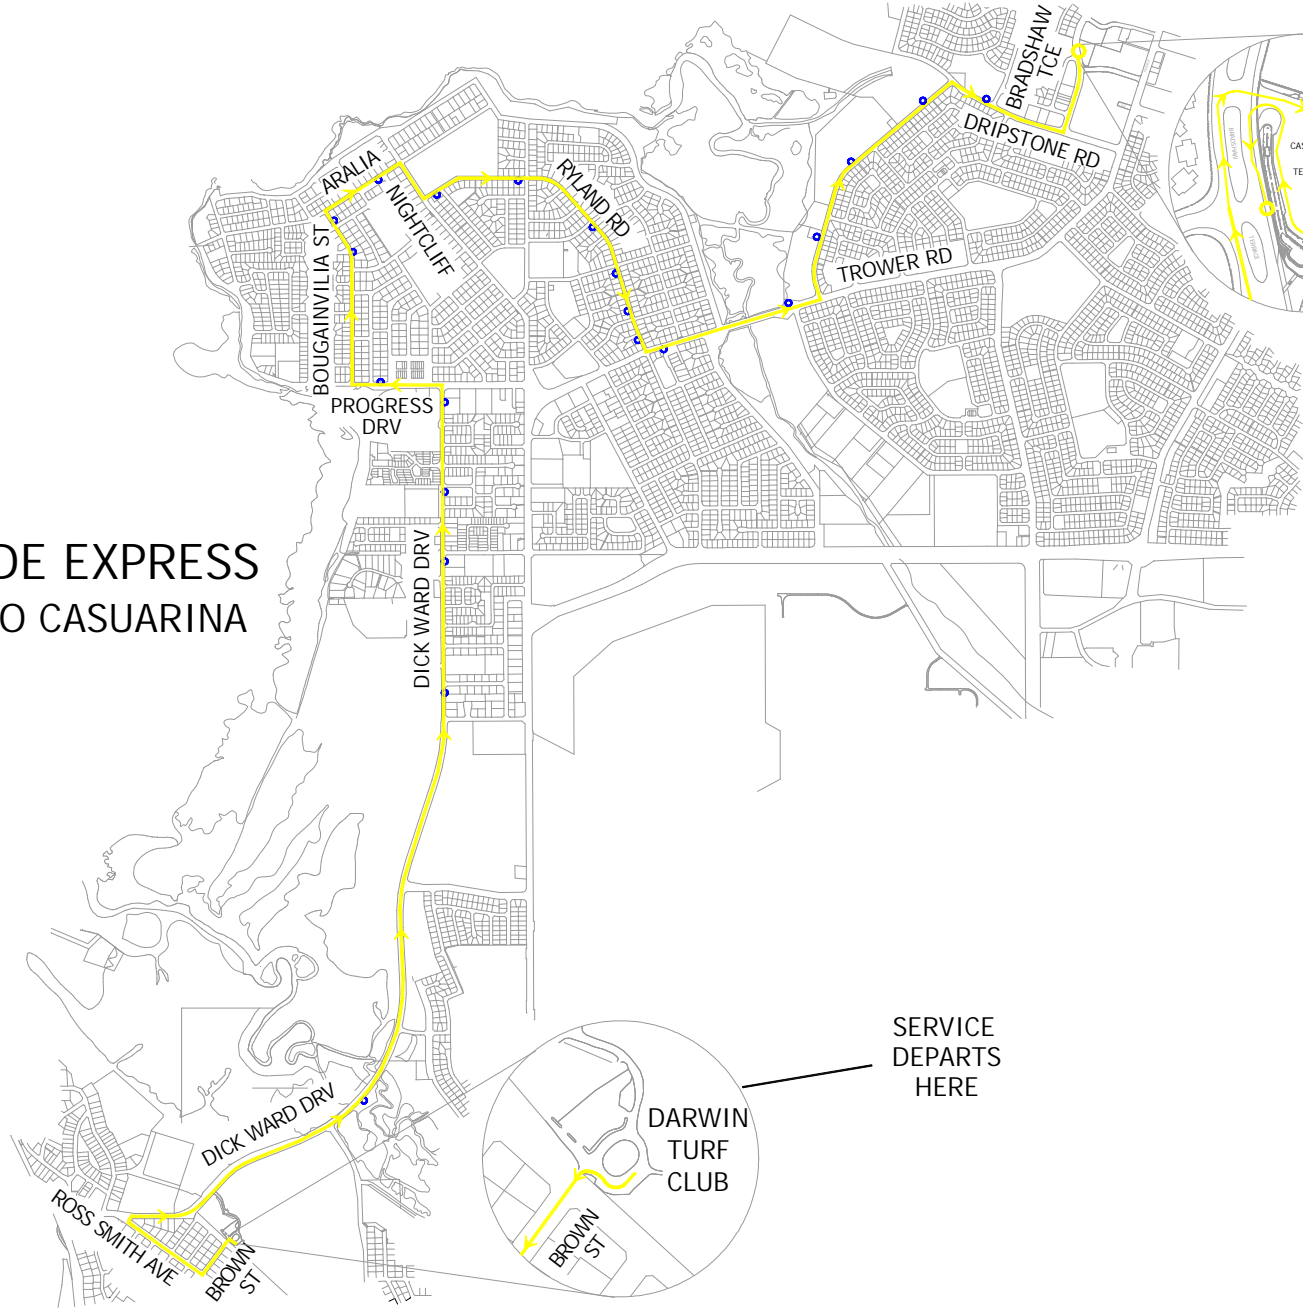

CASUARINA  
BUS  
INTERCHANGE  
SERVICE ENDS HERE

SERVICE  
DEPARTS  
HERE

# DARWIN TRACKSIDE EXPRESS DARWIN TURF CLUB TO CASUARINA

## YELLOW

FROM DARWIN TURF CLUB TO CASUARINA INTERCHANGE - OUTBOUND

**Darwinbus**  
enquiries - 89 247666

 Northern Territory Government

PUBLIC TRANSPORT BRANCH.

Image Date  
20/07/06