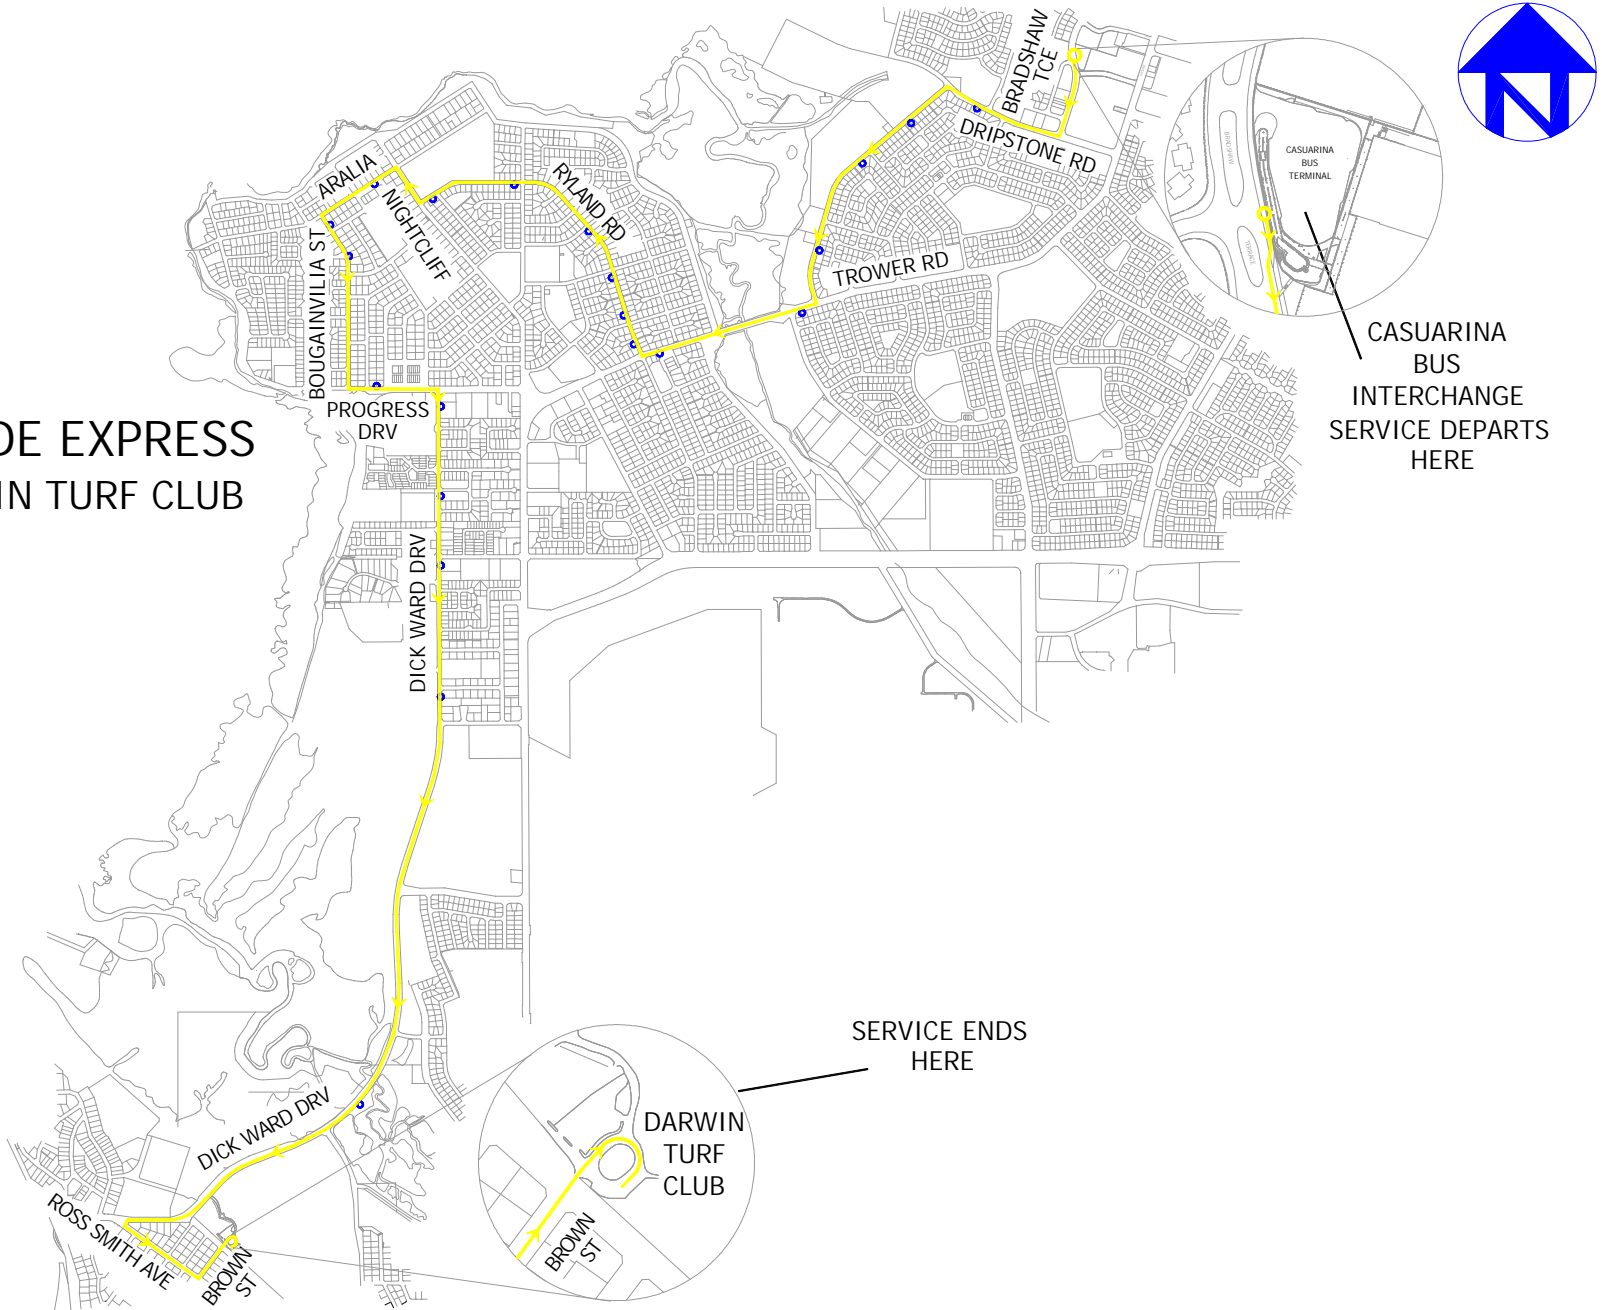

DARWIN TRACKSIDE EXPRESS CASUARINA TO DARWIN TURF CLUB

YELLOW

FROM CASUARINA INTERCHANGE TO DARWIN TURF CLUB - INBOUND

Darwinbus
enquiries - 89 247666

 Northern Territory Government

PUBLIC TRANSPORT BRANCH.

Image Date
20/07/06