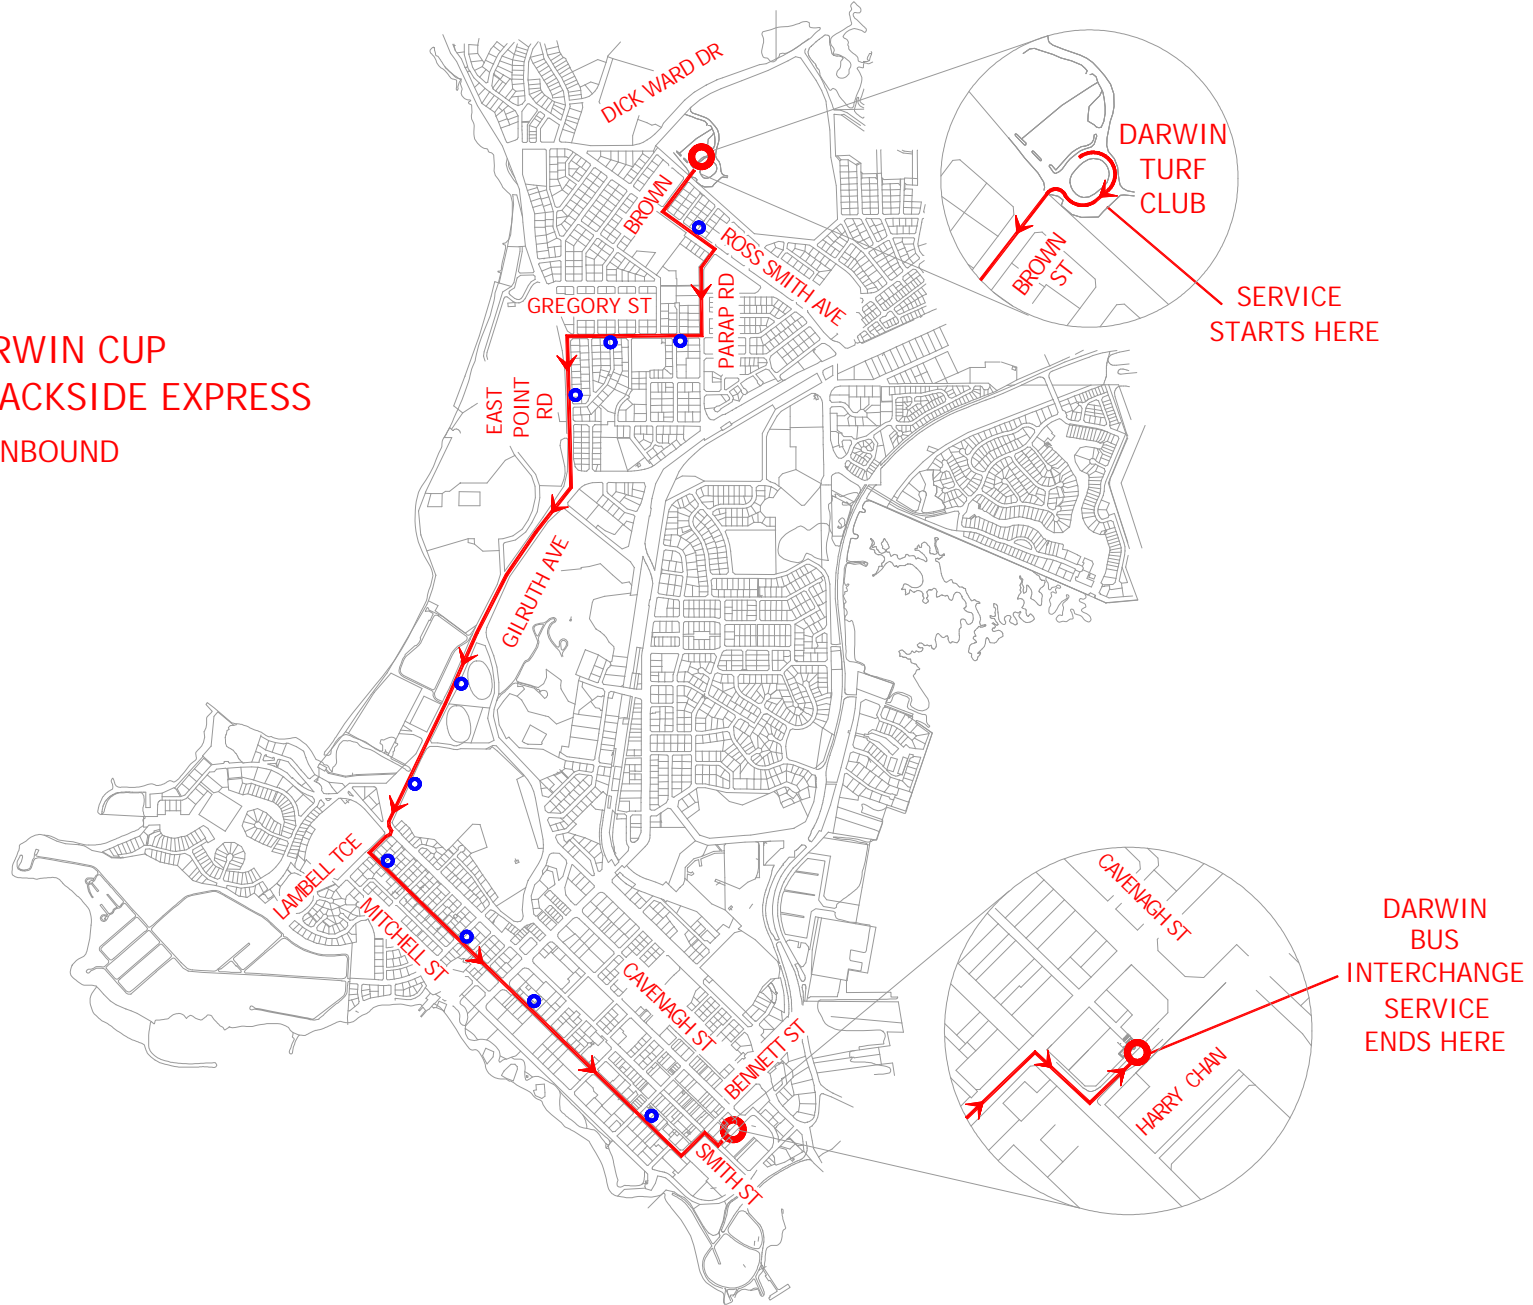

DARWIN CUP
DARWIN TRACKSIDE EXPRESS
INBOUND

RED

DARWIN
TURF
CLUB
SERVICE
STARTS
HERE

DARWIN
BUS
INTERCHANGE
SERVICE
ENDS
HERE

FROM DARWIN TURF CLUB TO DARWIN INTERCHANGE - INBOUND

Darwinbus
enquiries - 89 247666

 Northern Territory Government

PUBLIC TRANSPORT BRANCH.

Image Date
20/07/06