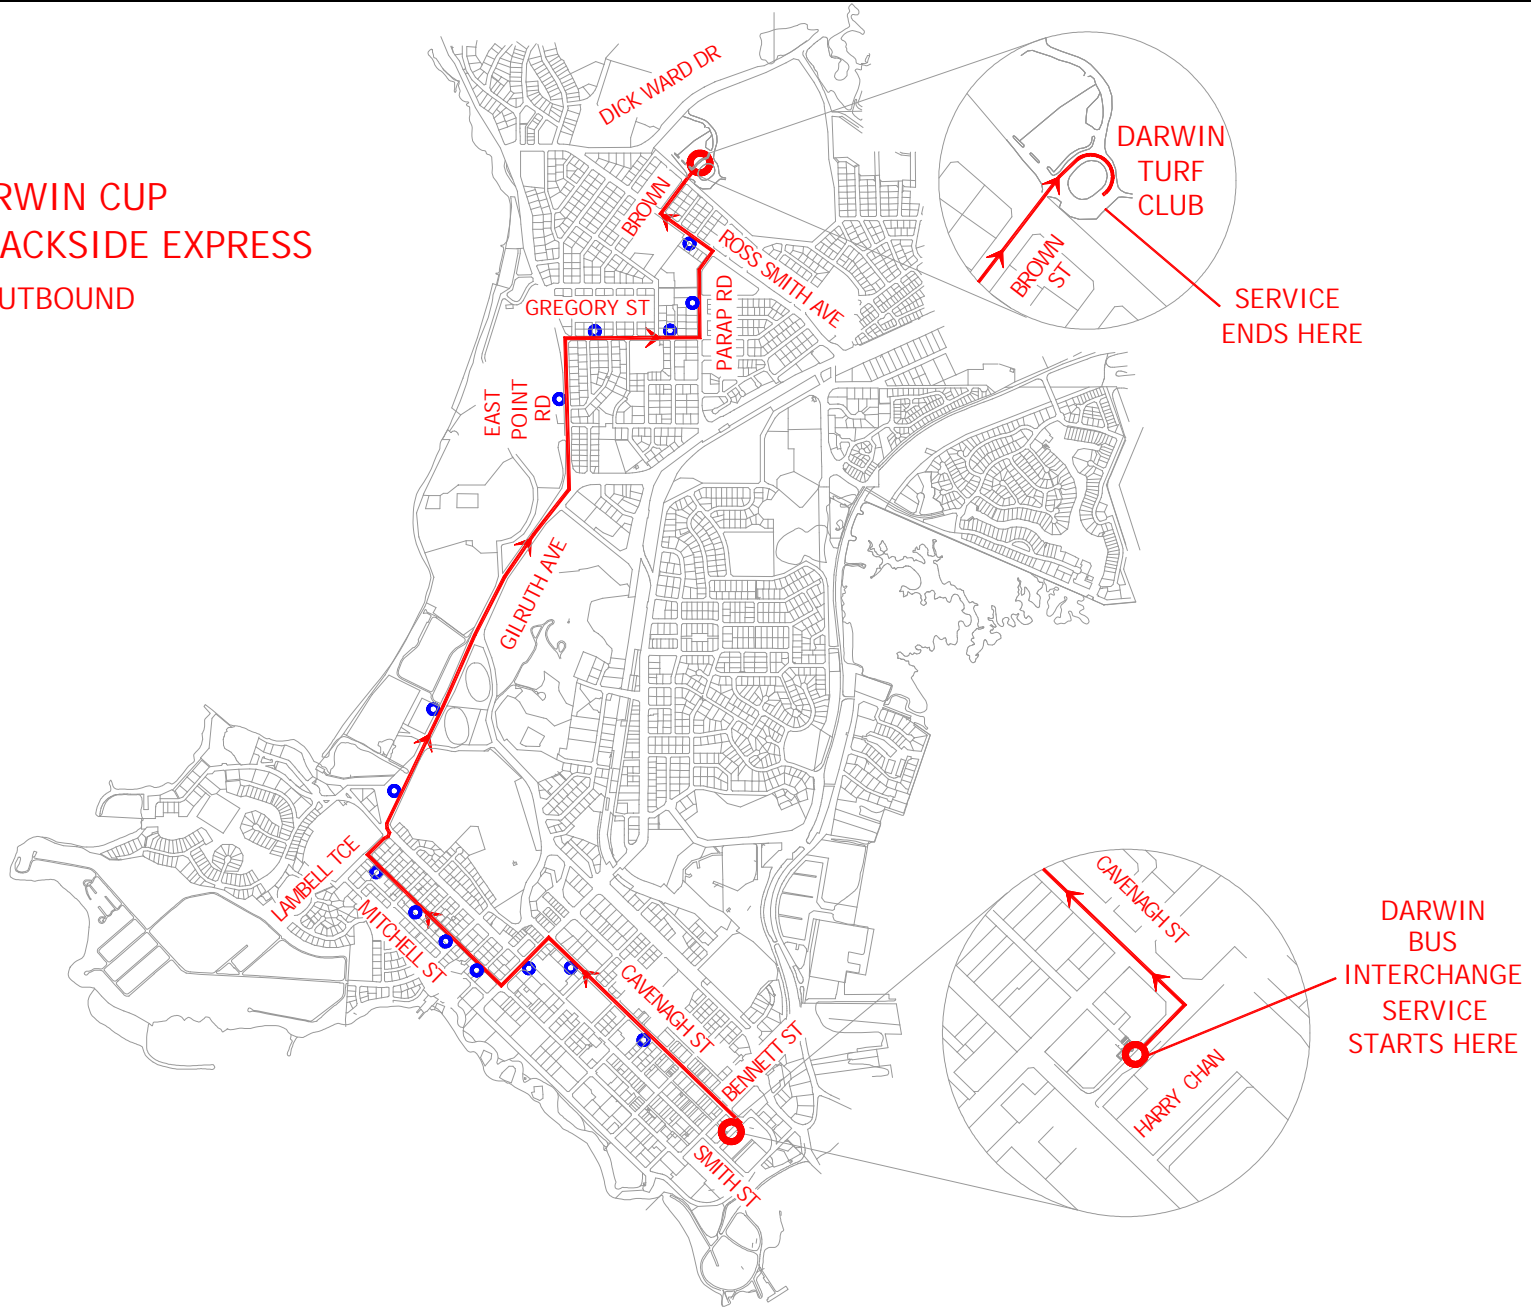

DARWIN CUP
DARWIN TRACKSIDE EXPRESS
OUTBOUND

RED

FROM DARWIN INTERCHANGE TO DARWIN TURF CLUB - OUTBOUND

Darwinbus
enquiries - 89 247666

 Northern Territory Government

PUBLIC TRANSPORT BRANCH.

Image Date
20/07/06