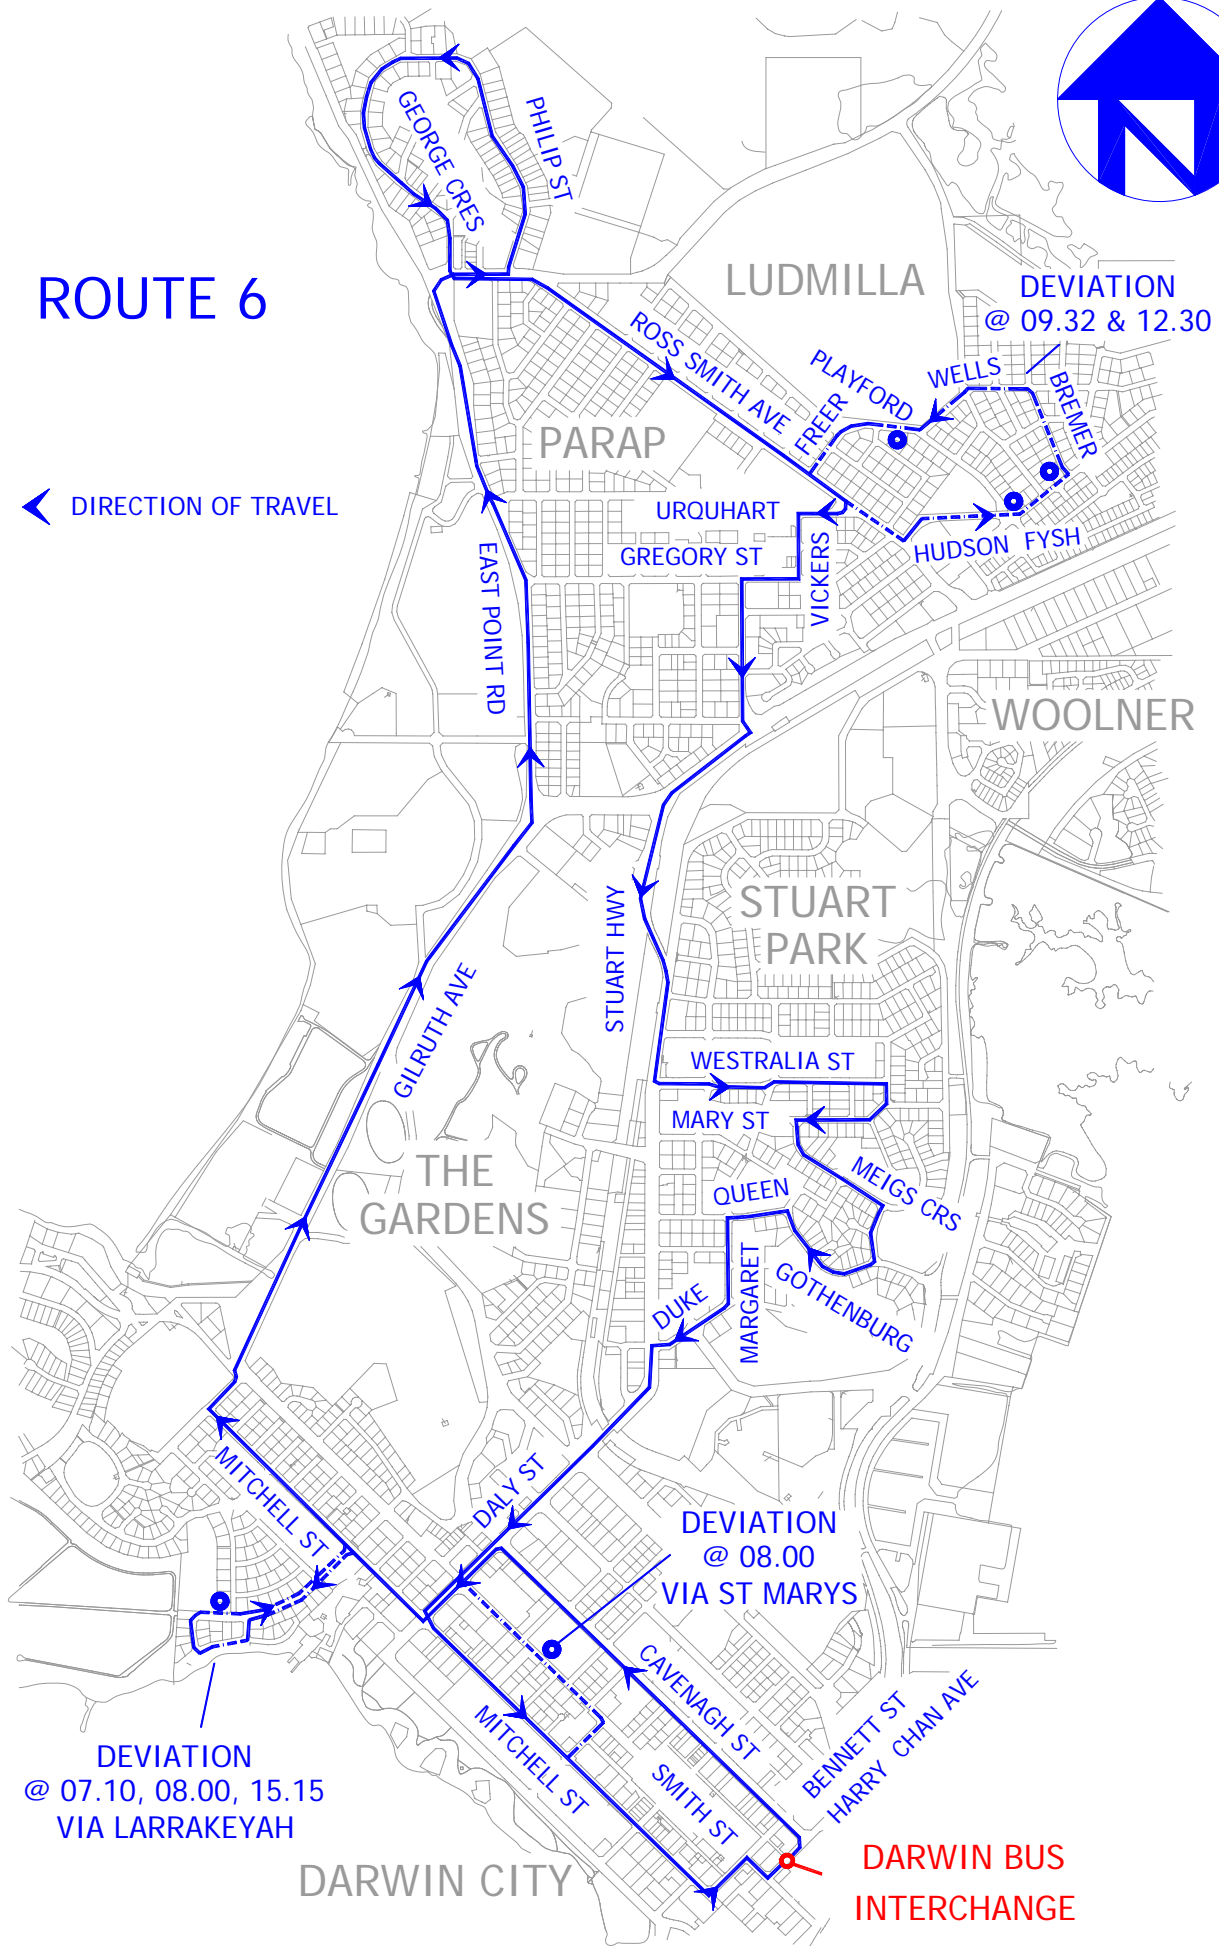

ROUTE 6

← DIRECTION OF TRAVEL

DARWIN - VIA FANNIE BAY, PARAP AND STUART PARK (LOOP)