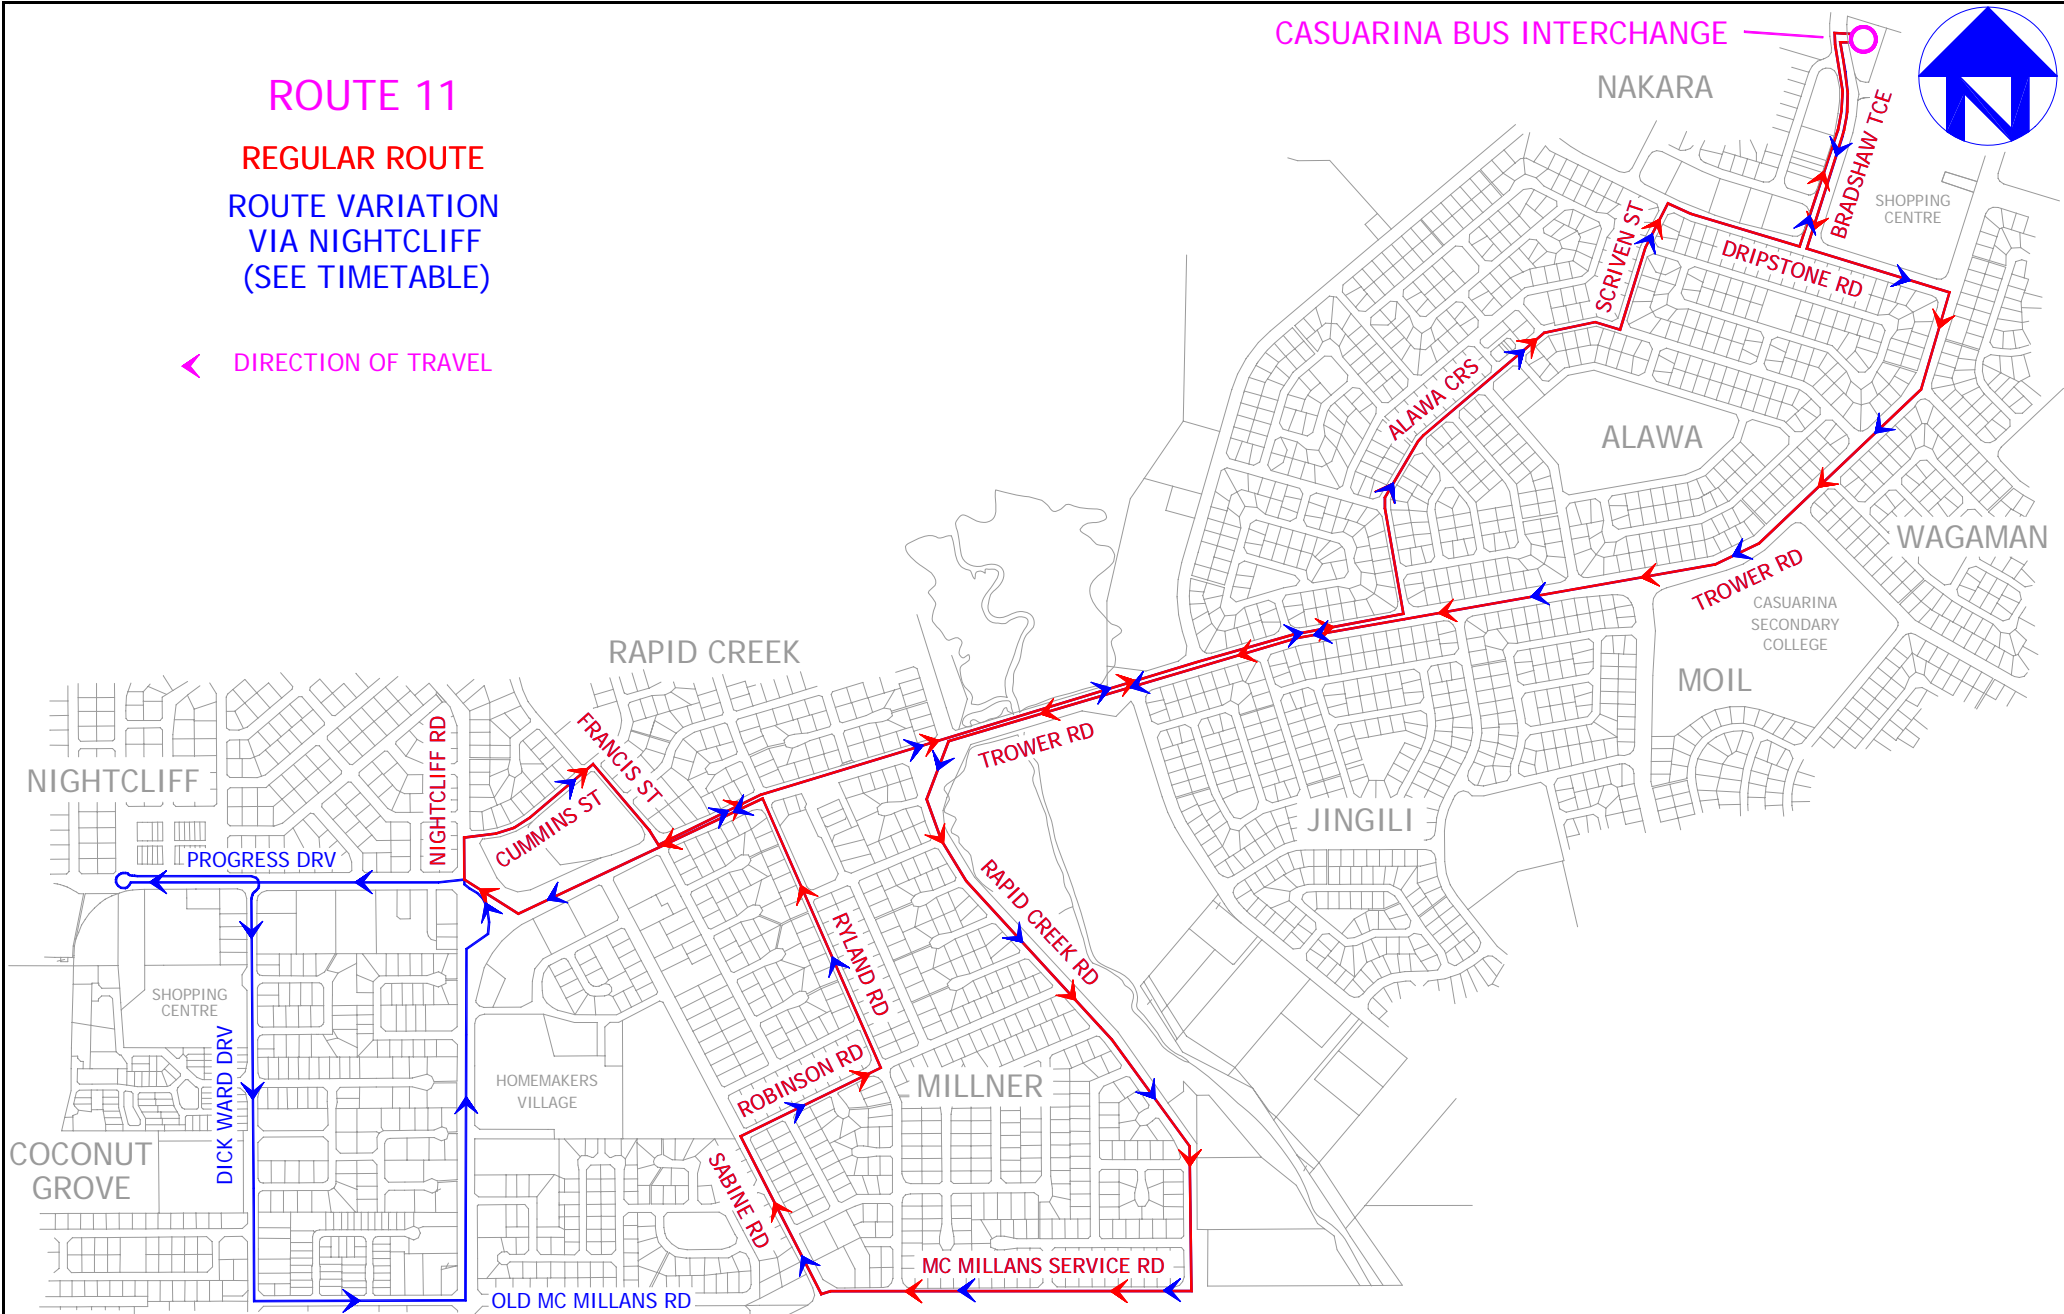

ROUTE 11

REGULAR ROUTE

ROUTE VARIATION
VIA NIGHTCLIFF
(SEE TIMETABLE)

◀ DIRECTION OF TRAVEL

CASUARINA MILLNER RAPID CREEK ALAWA (LOOP)