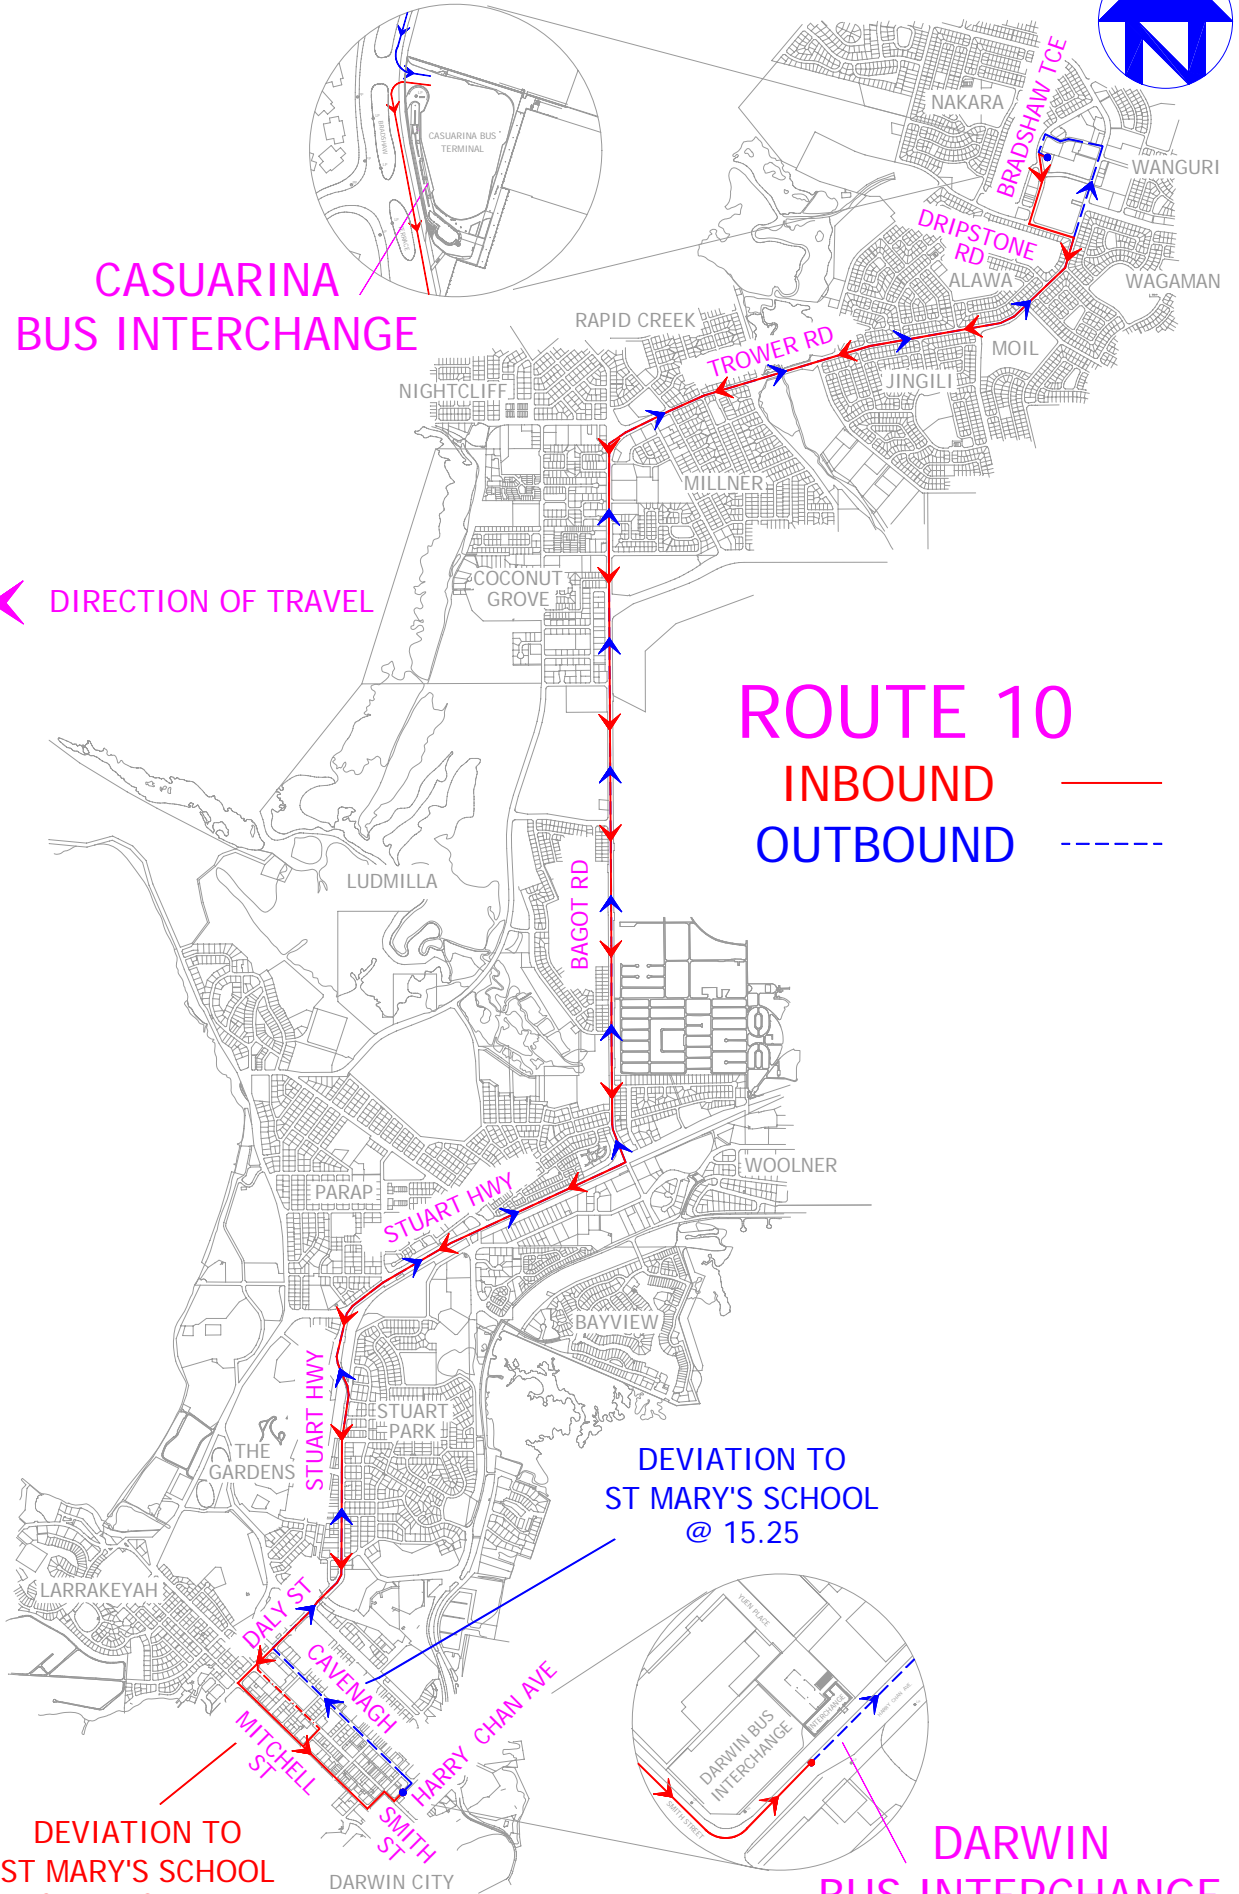

# CASUARINA BUS INTERCHANGE

← DIRECTION OF TRAVEL

# ROUTE 10

INBOUND

OUTBOUND

DEVIATION TO ST MARY'S SCHOOL VIA SMITH ST @ 08.10

DEVIATION TO ST MARY'S SCHOOL @ 15.25

DARWIN BUS INTERCHANGE