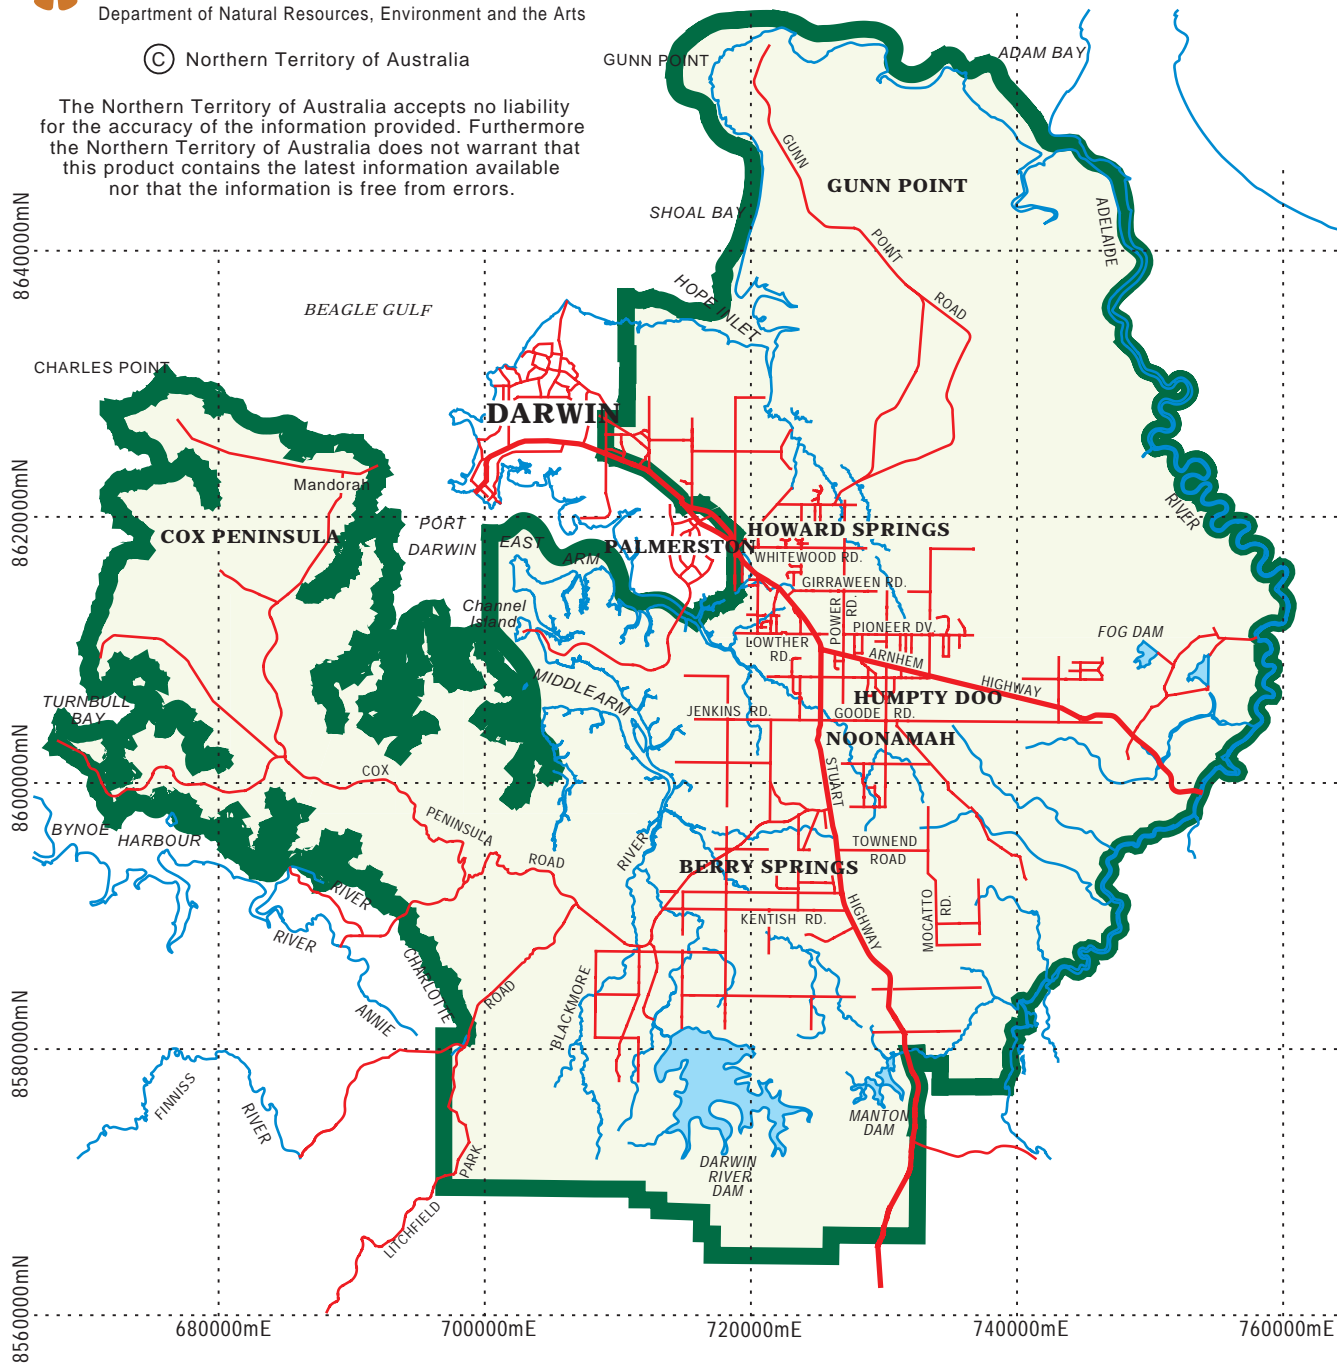

DARWIN RURAL WATER CONTROL DISTRICT