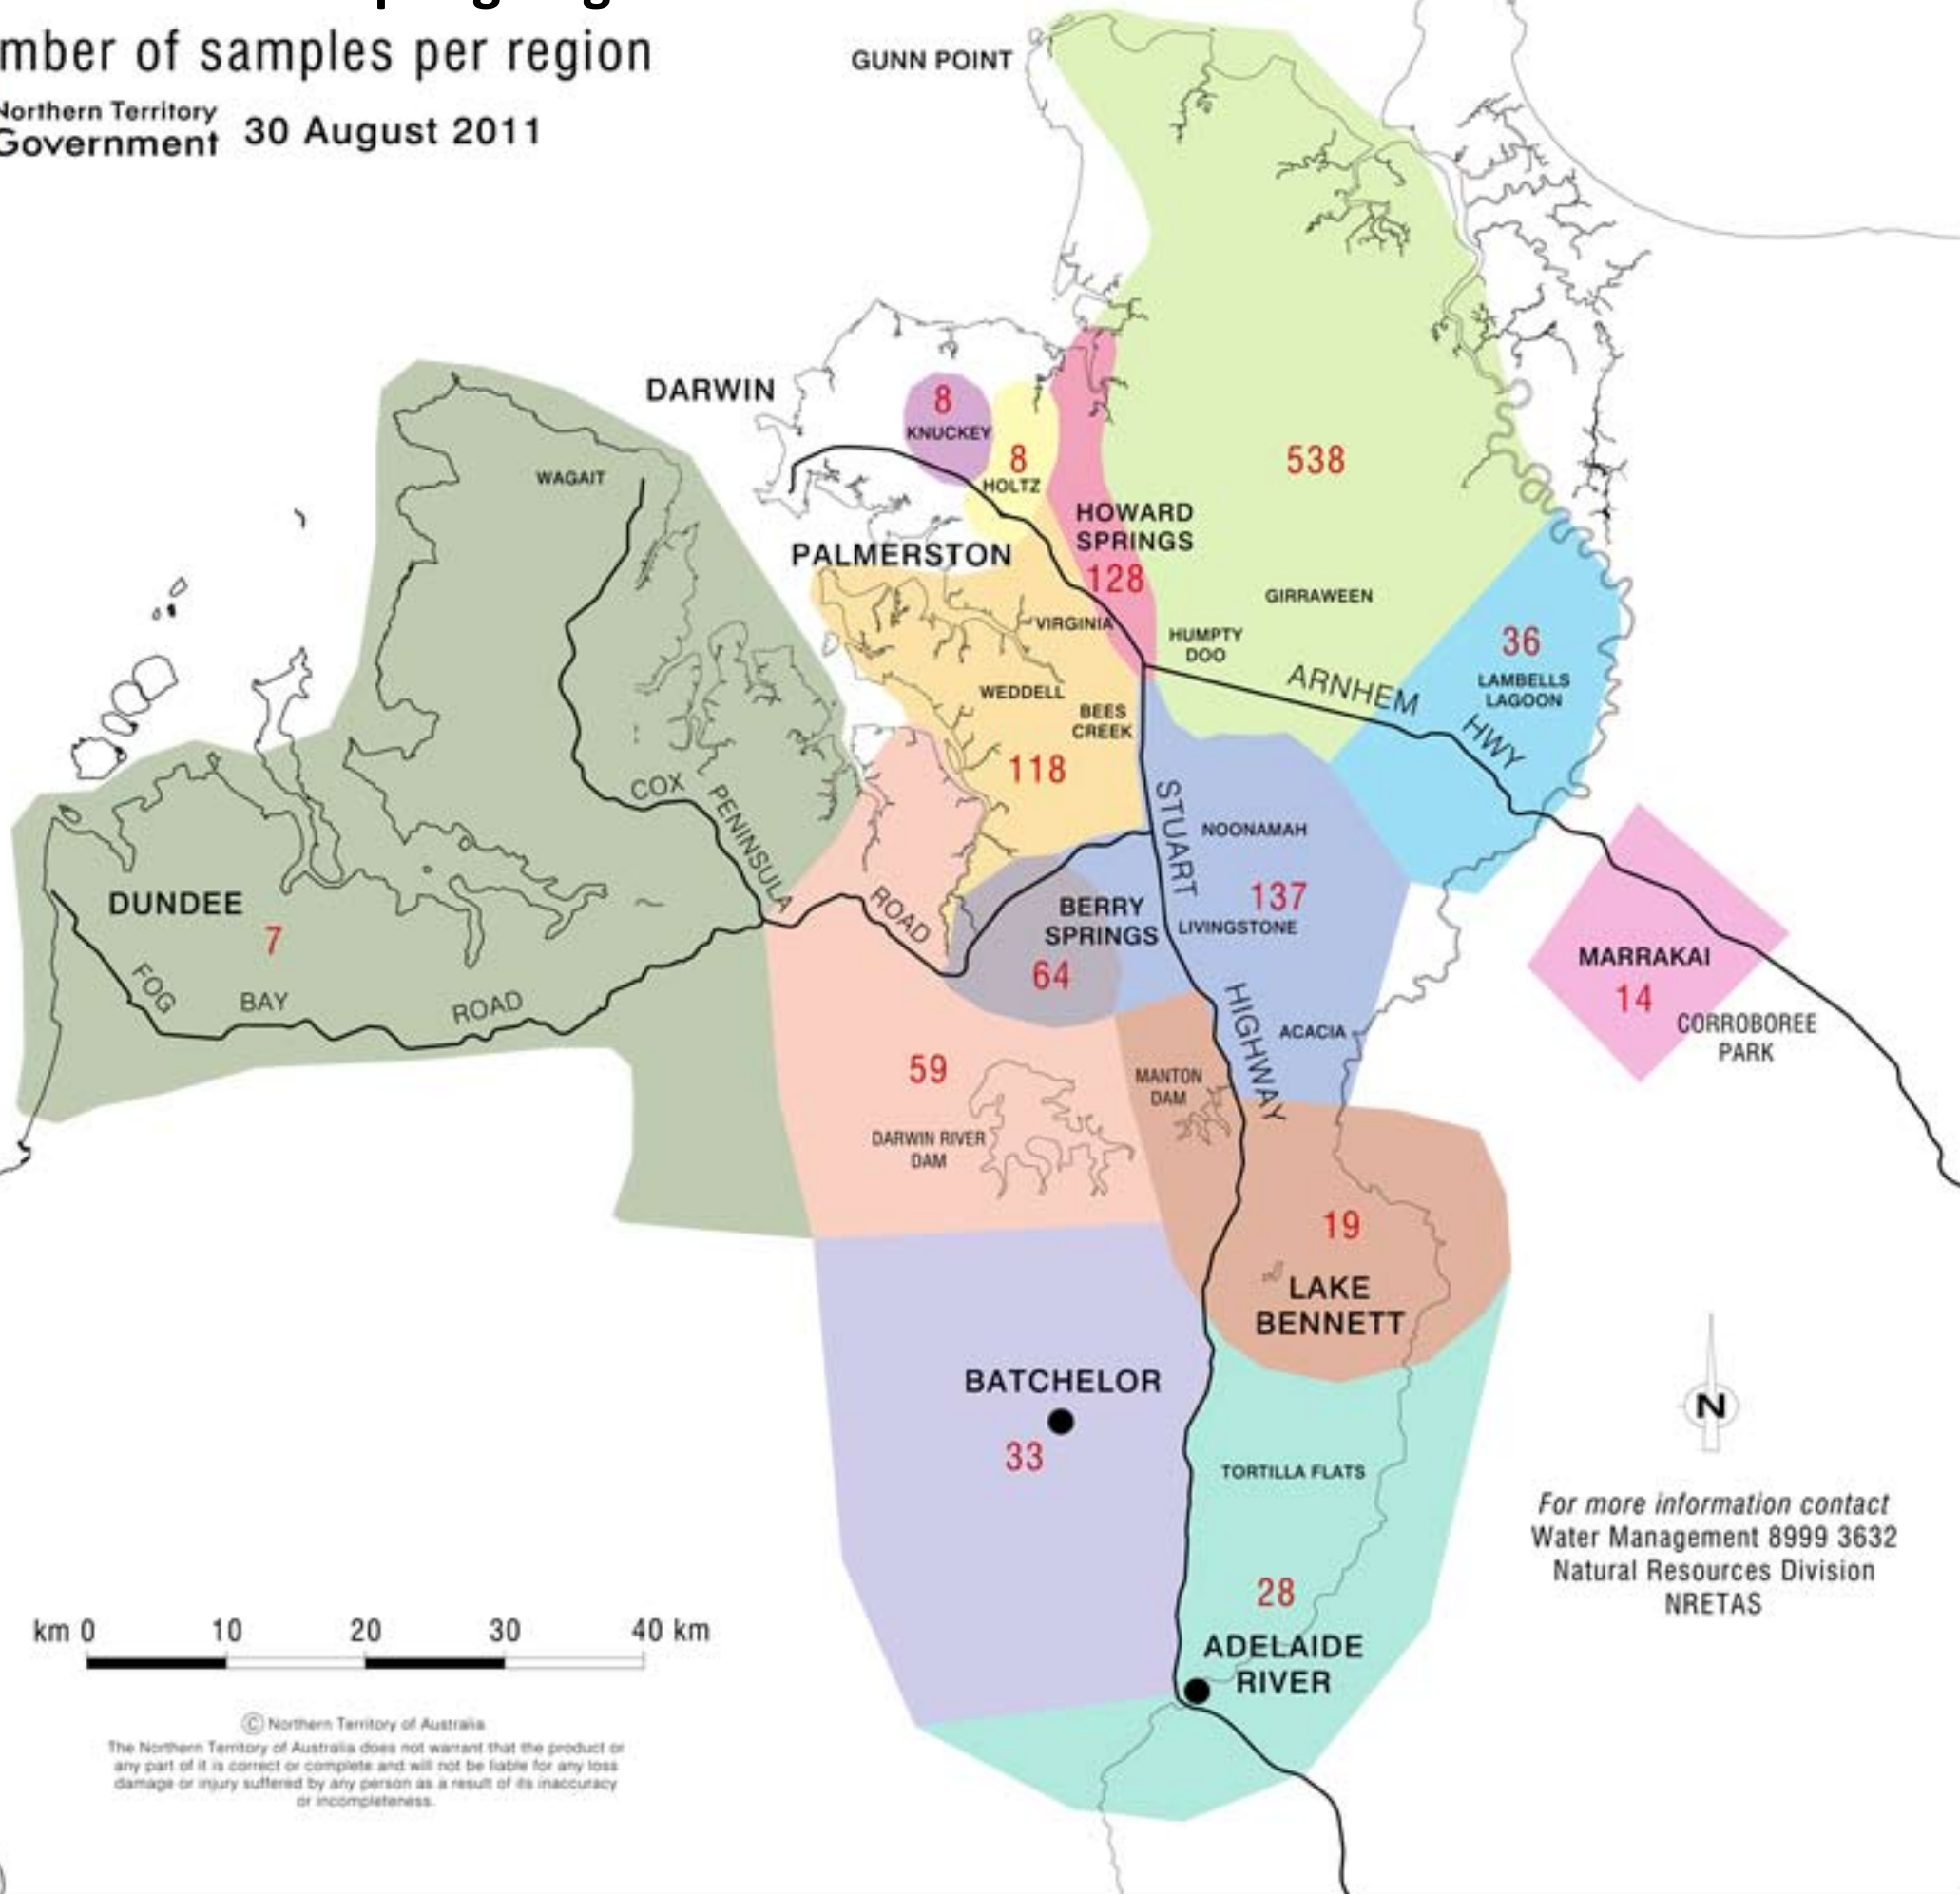

Private Bore Sampling Regions

Number of samples per region

 Northern Territory Government 30 August 2011

km 0 10 20 30 40

For more information contact
Water Management 8999 3632
Natural Resources Division
NRETAS

© Northern Territory of Australia
The Northern Territory of Australia does not warrant that the product or any part of it is correct or complete and will not be liable for any loss damage or injury suffered by any person as a result of its inaccuracy or incompleteness.