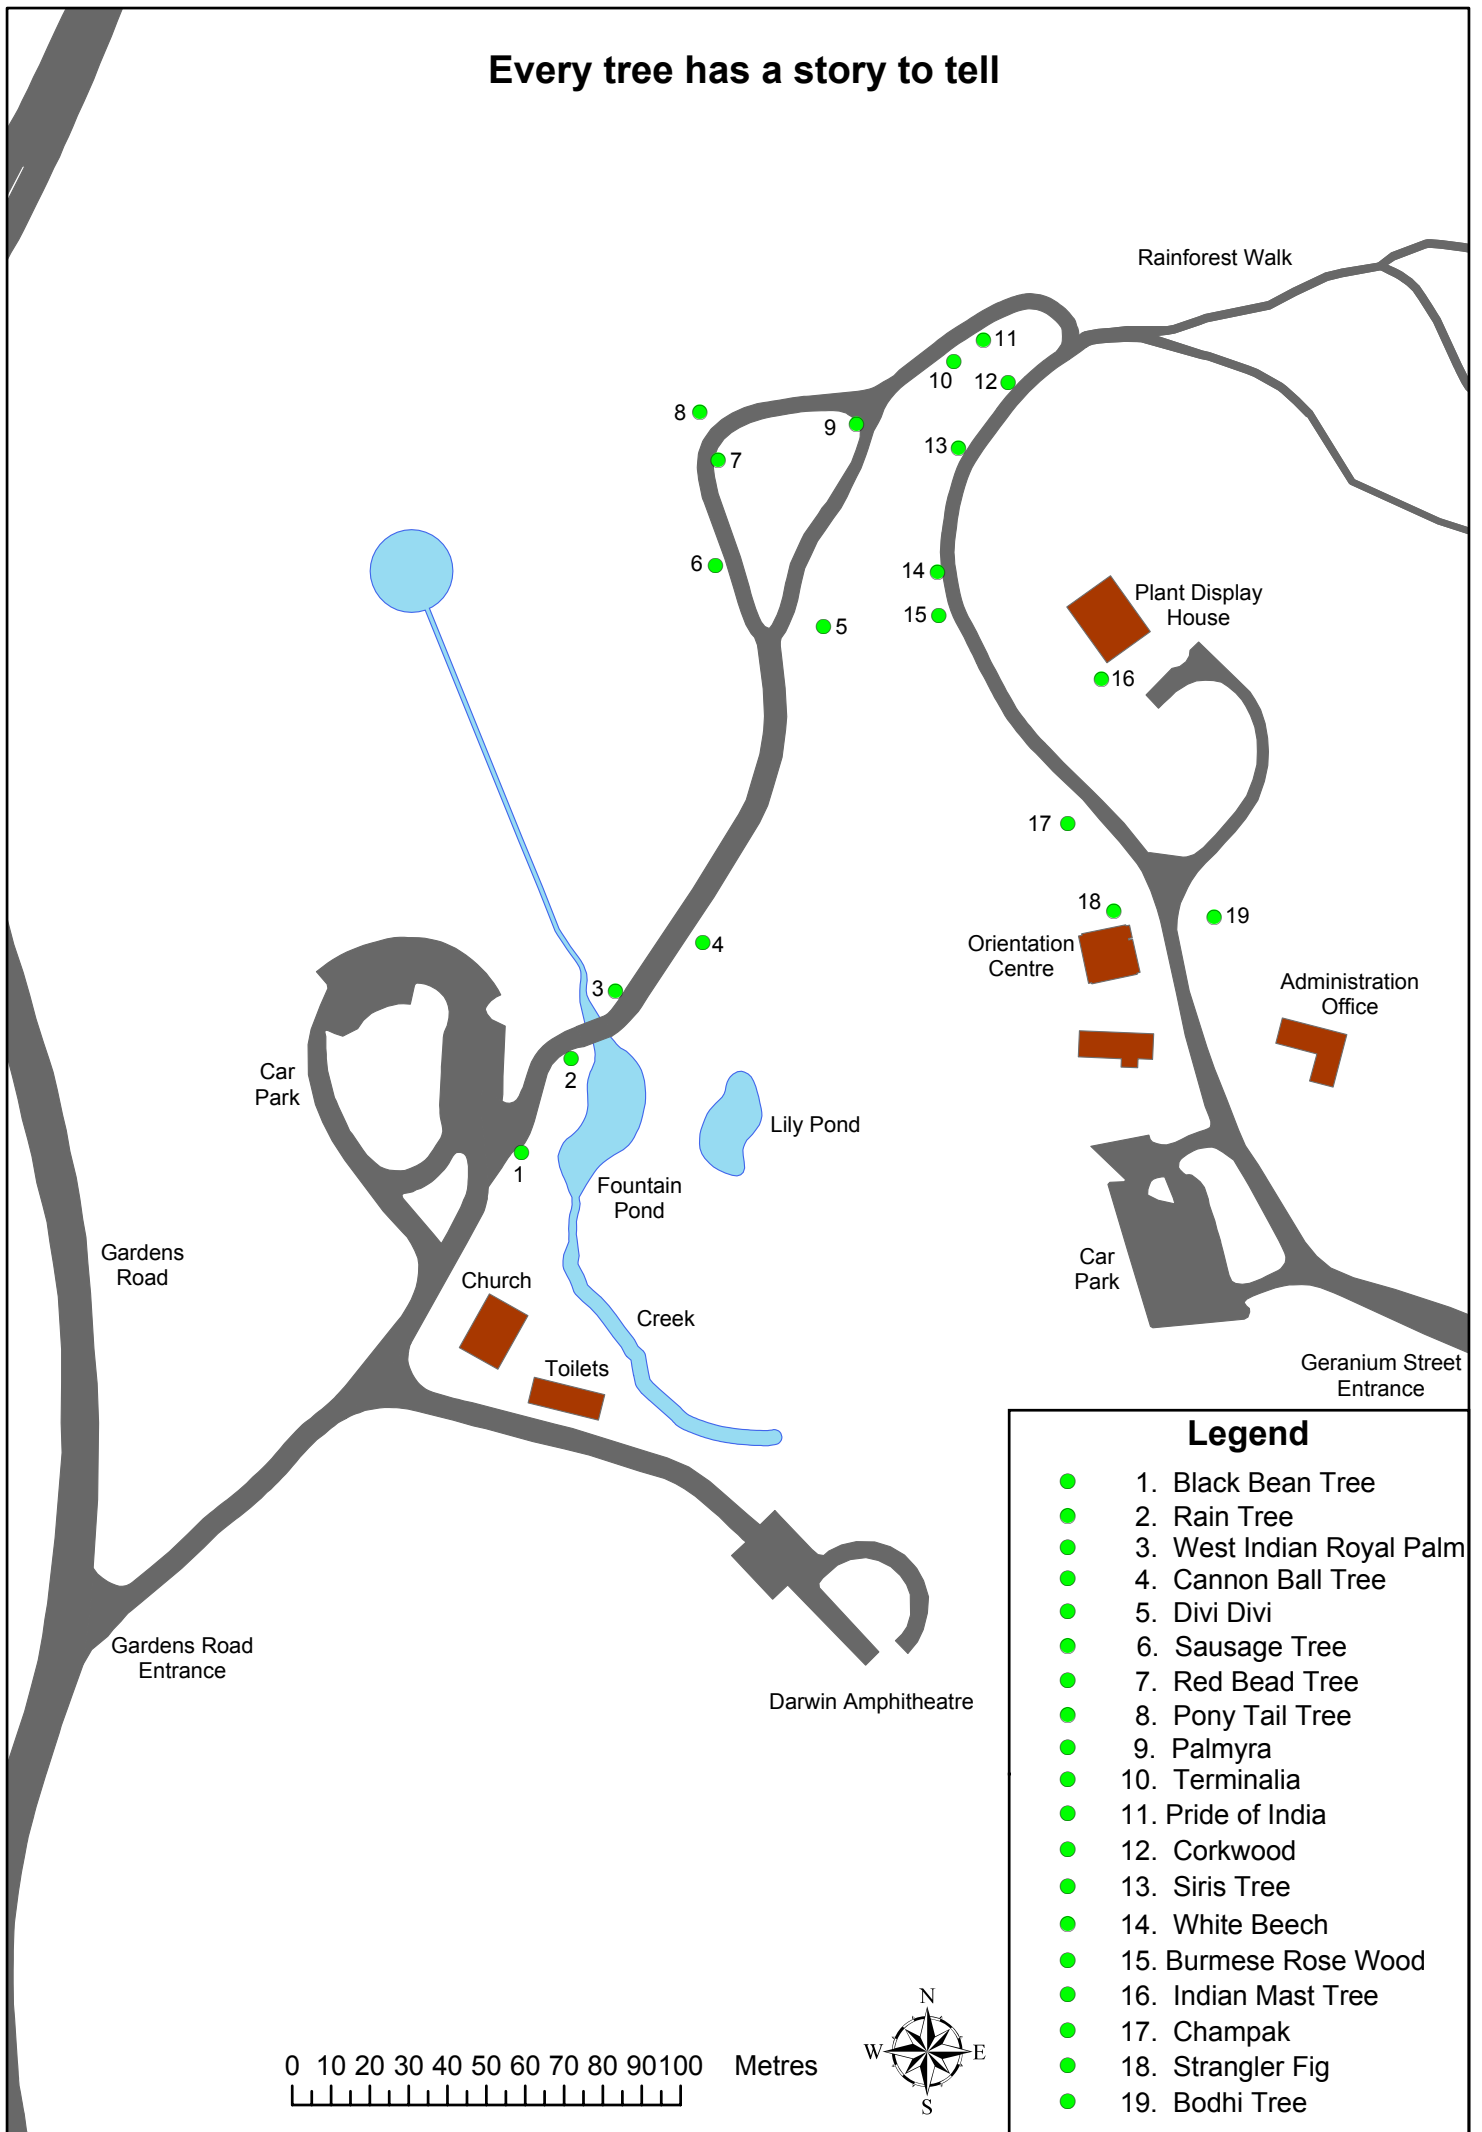

# Every tree has a story to tell

- Legend**
- 1. Black Bean Tree
  - 2. Rain Tree
  - 3. West Indian Royal Palm
  - 4. Cannon Ball Tree
  - 5. Divi Divi
  - 6. Sausage Tree
  - 7. Red Bead Tree
  - 8. Pony Tail Tree
  - 9. Palmyra
  - 10. Terminalia
  - 11. Pride of India
  - 12. Corkwood
  - 13. Siris Tree
  - 14. White Beech
  - 15. Burmese Rose Wood
  - 16. Indian Mast Tree
  - 17. Champak
  - 18. Strangler Fig
  - 19. Bodhi Tree