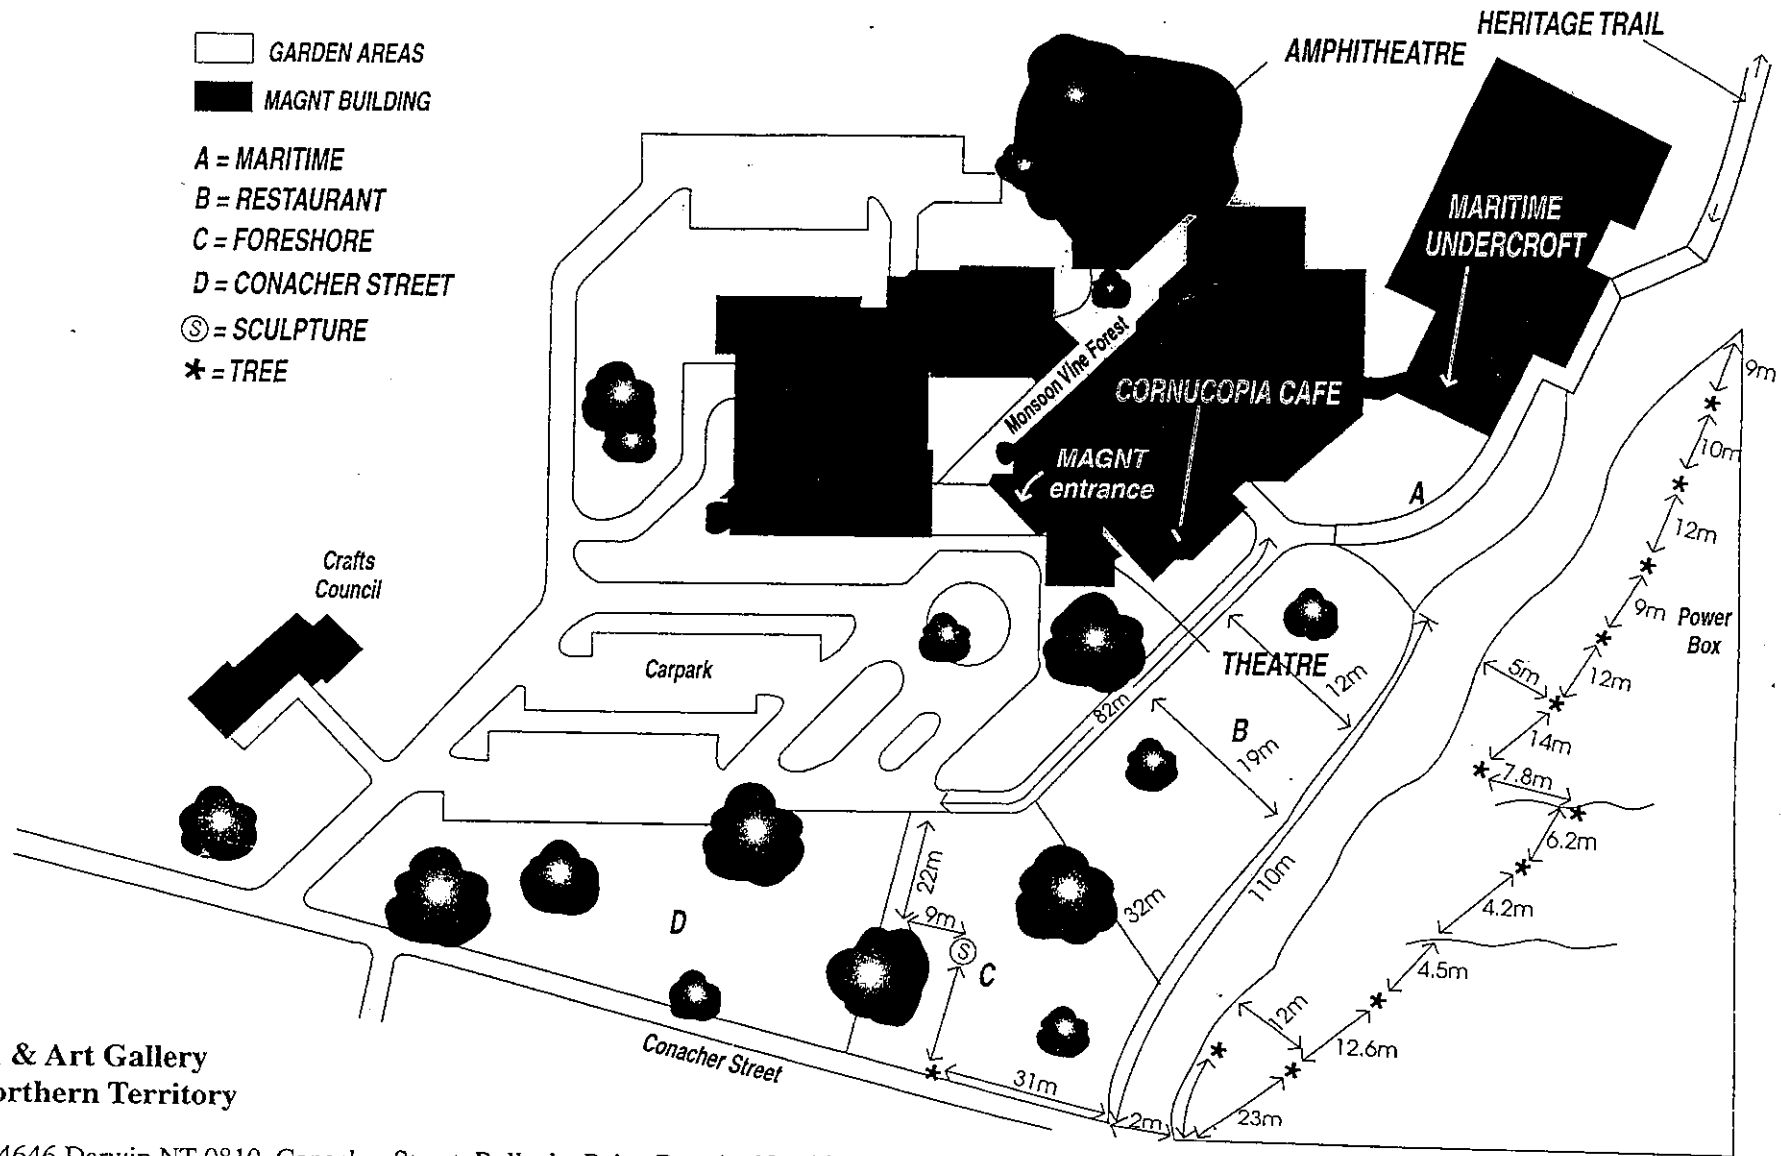

LEGEND

- GARDEN AREAS
- MAGNT BUILDING

- A = MARITIME
- B = RESTAURANT
- C = FORESHORE
- D = CONACHER STREET
- Ⓢ = SCULPTURE
- * = TREE

FACILITIES MAP

**Museum & Art Gallery
of the Northern Territory**

GPO Box 4646 Darwin NT 0810 Conacher Street Bullocky Point Darwin NT 0820 AUSTRALIA
Telephone: (08) 8999 8201 ISD: 61-08-8999 8201 Facsimile: (08) 8999 8148