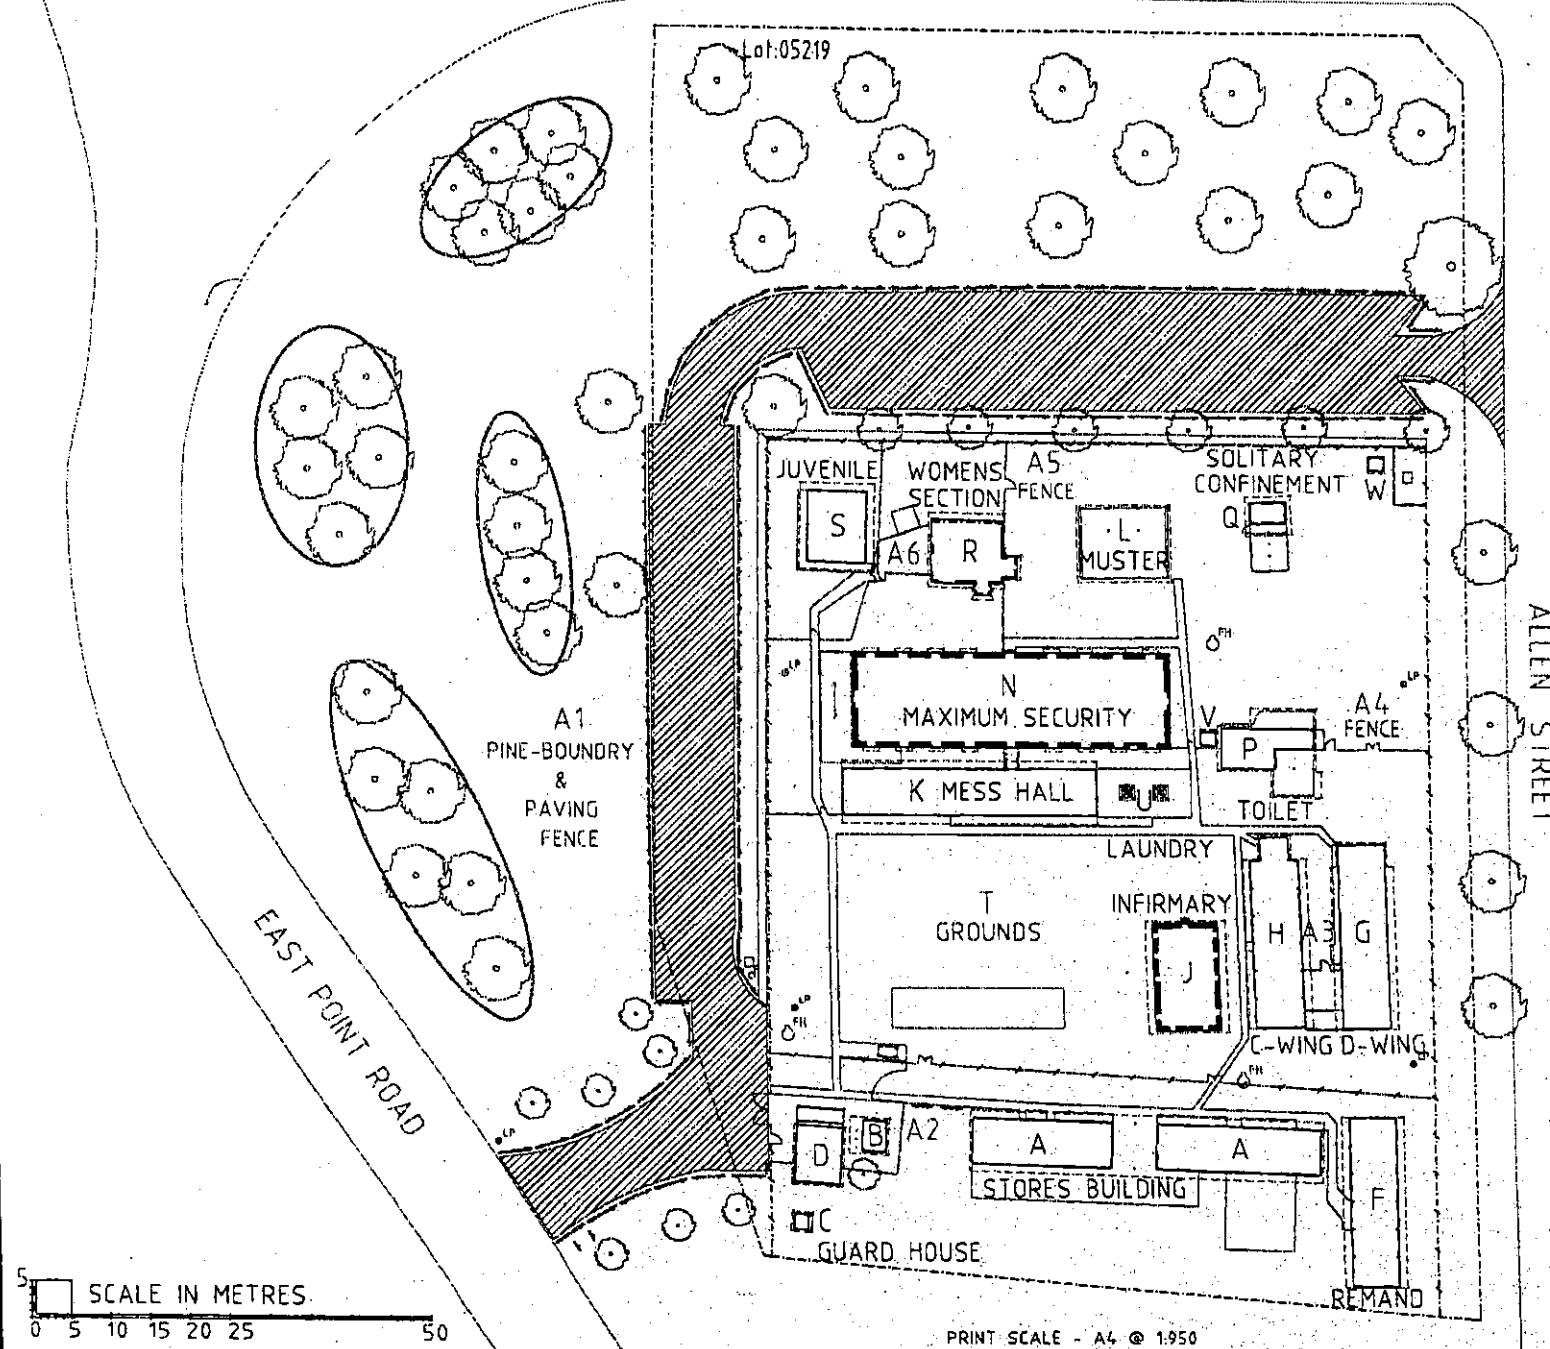

00186  
FANNIE BAY GAOL

5  
0 5 10 15 20 25 50  
SCALE IN METRES.

PRINT SCALE - A4 @ 1:950

**FANNIE BAY GAOL**

**Fannie Bay**  
Address: 0082 East Point Rd  
site plan

Lot: 05219 25/07/01  
BAMS Asset No:  
**00186**