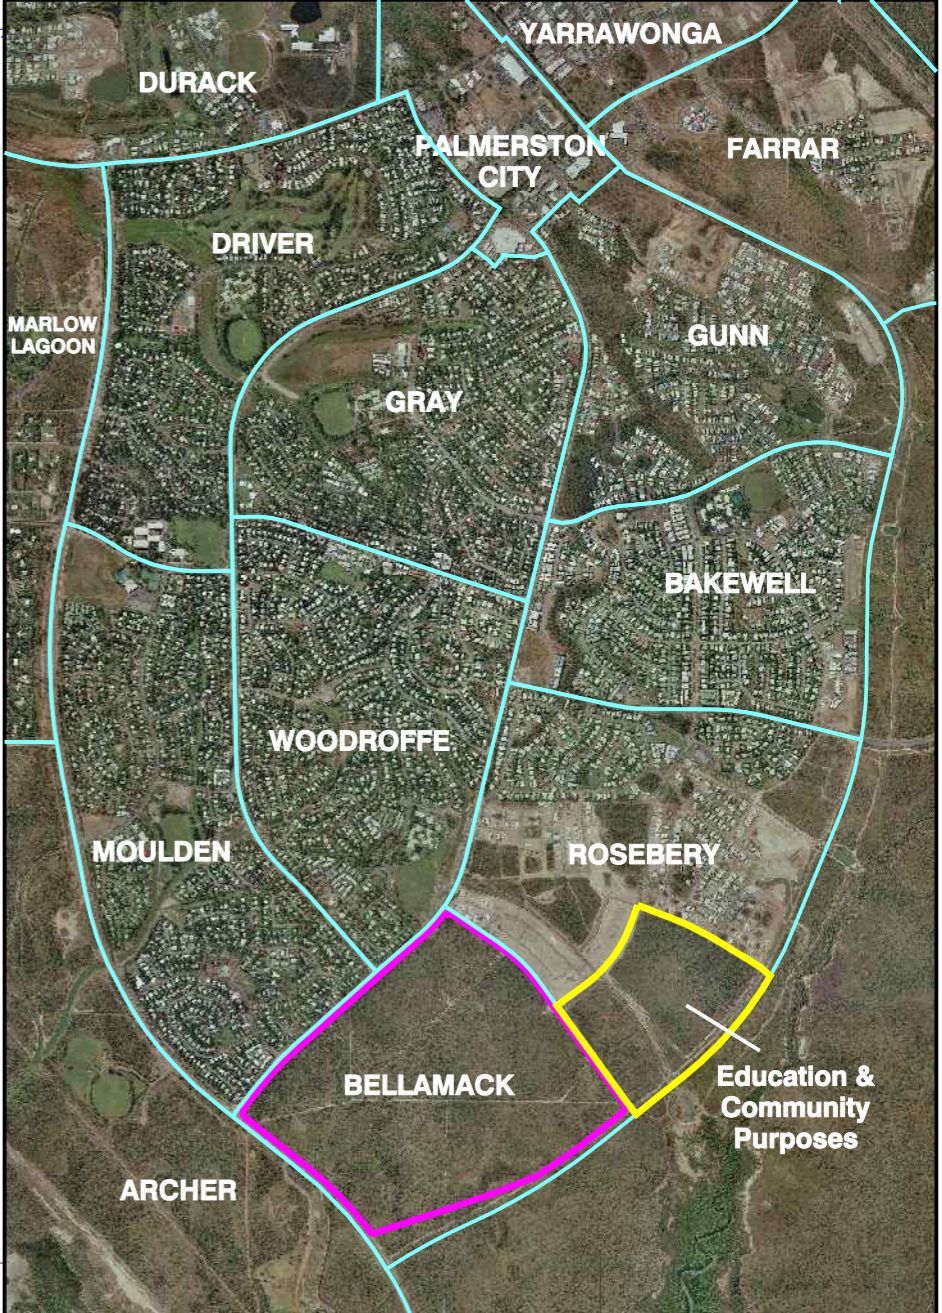

DARWIN

PALMERSTON

0 800 1600 2400 3200 4000 4800m

Wickham Point

EAST ARM

Palmerston East Future Development Area

Education & Community Purposes