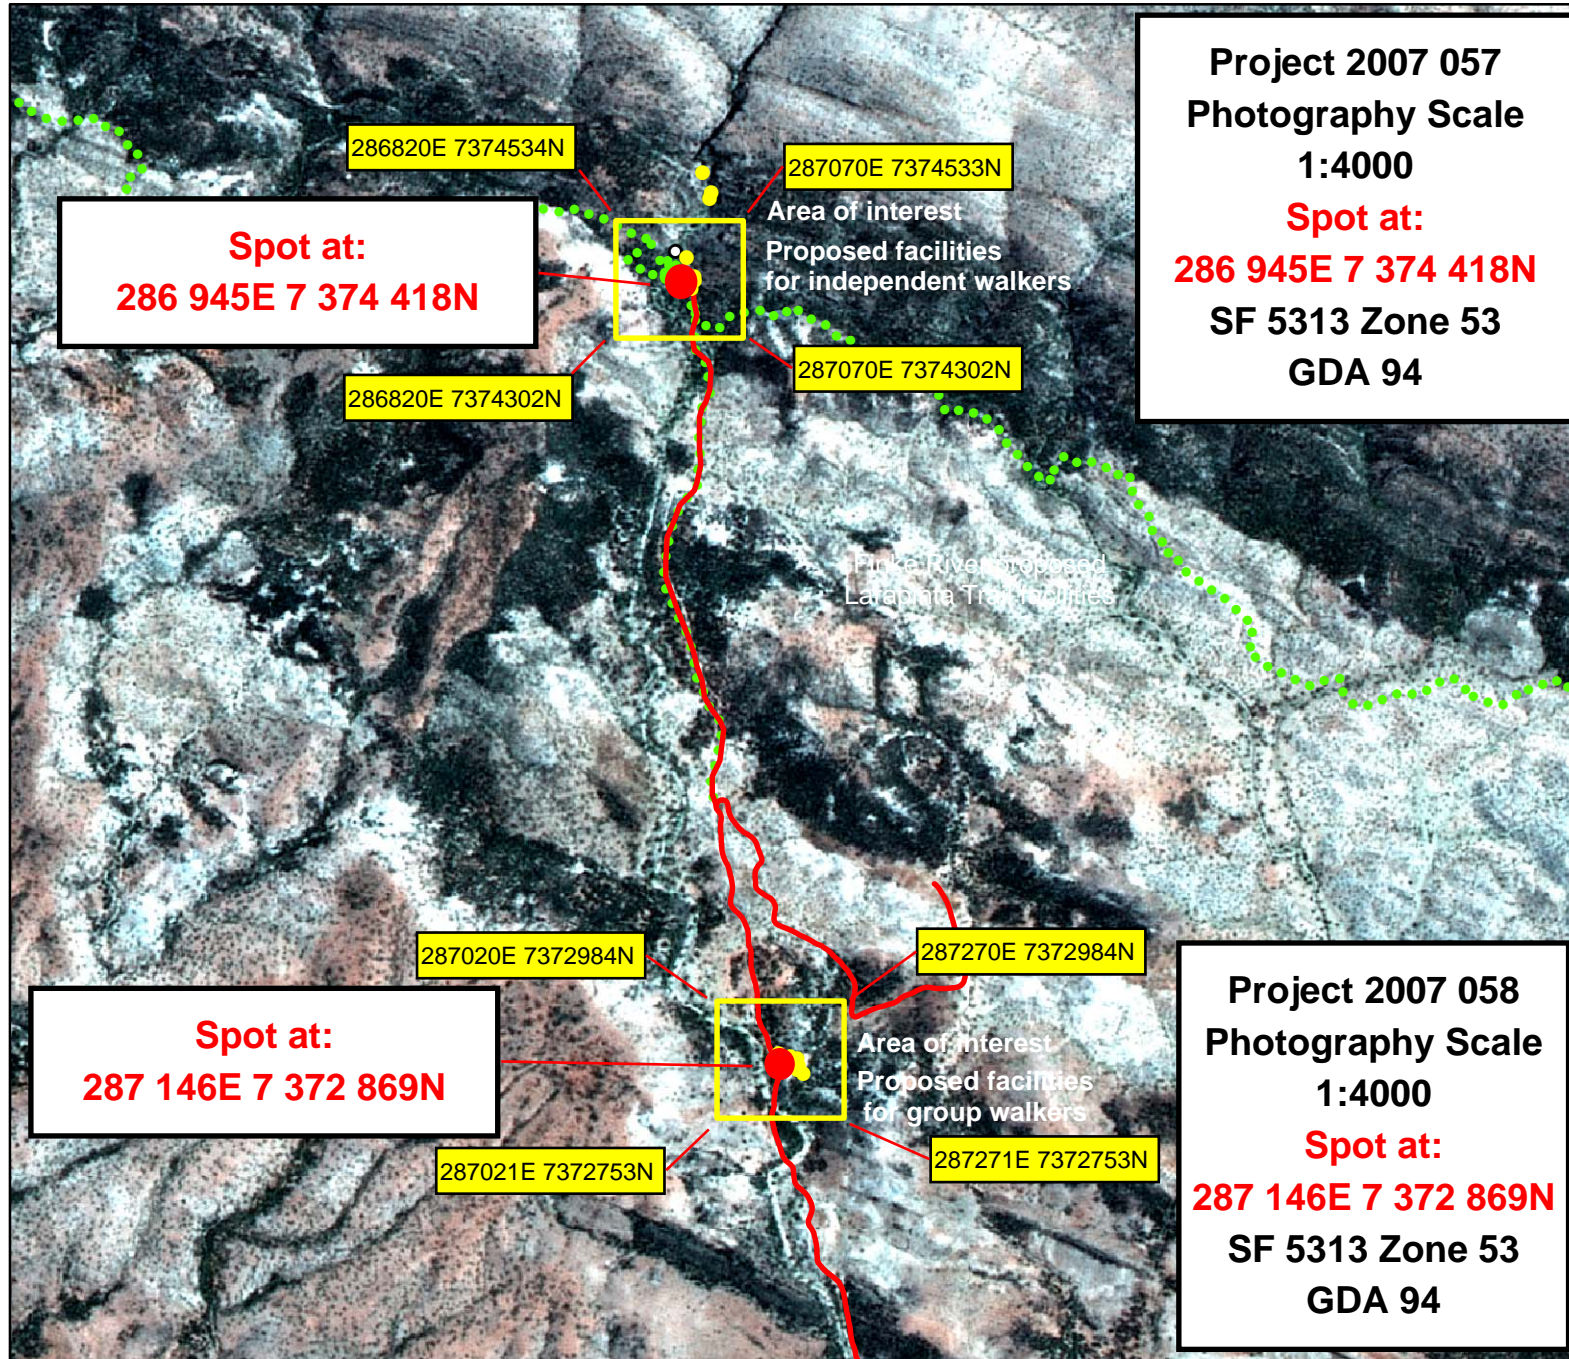

SERPENTINE CHALET DAM

- Proposed facility locations
- Main Localities on Trail
- Roads and Tracks
- Walking Track