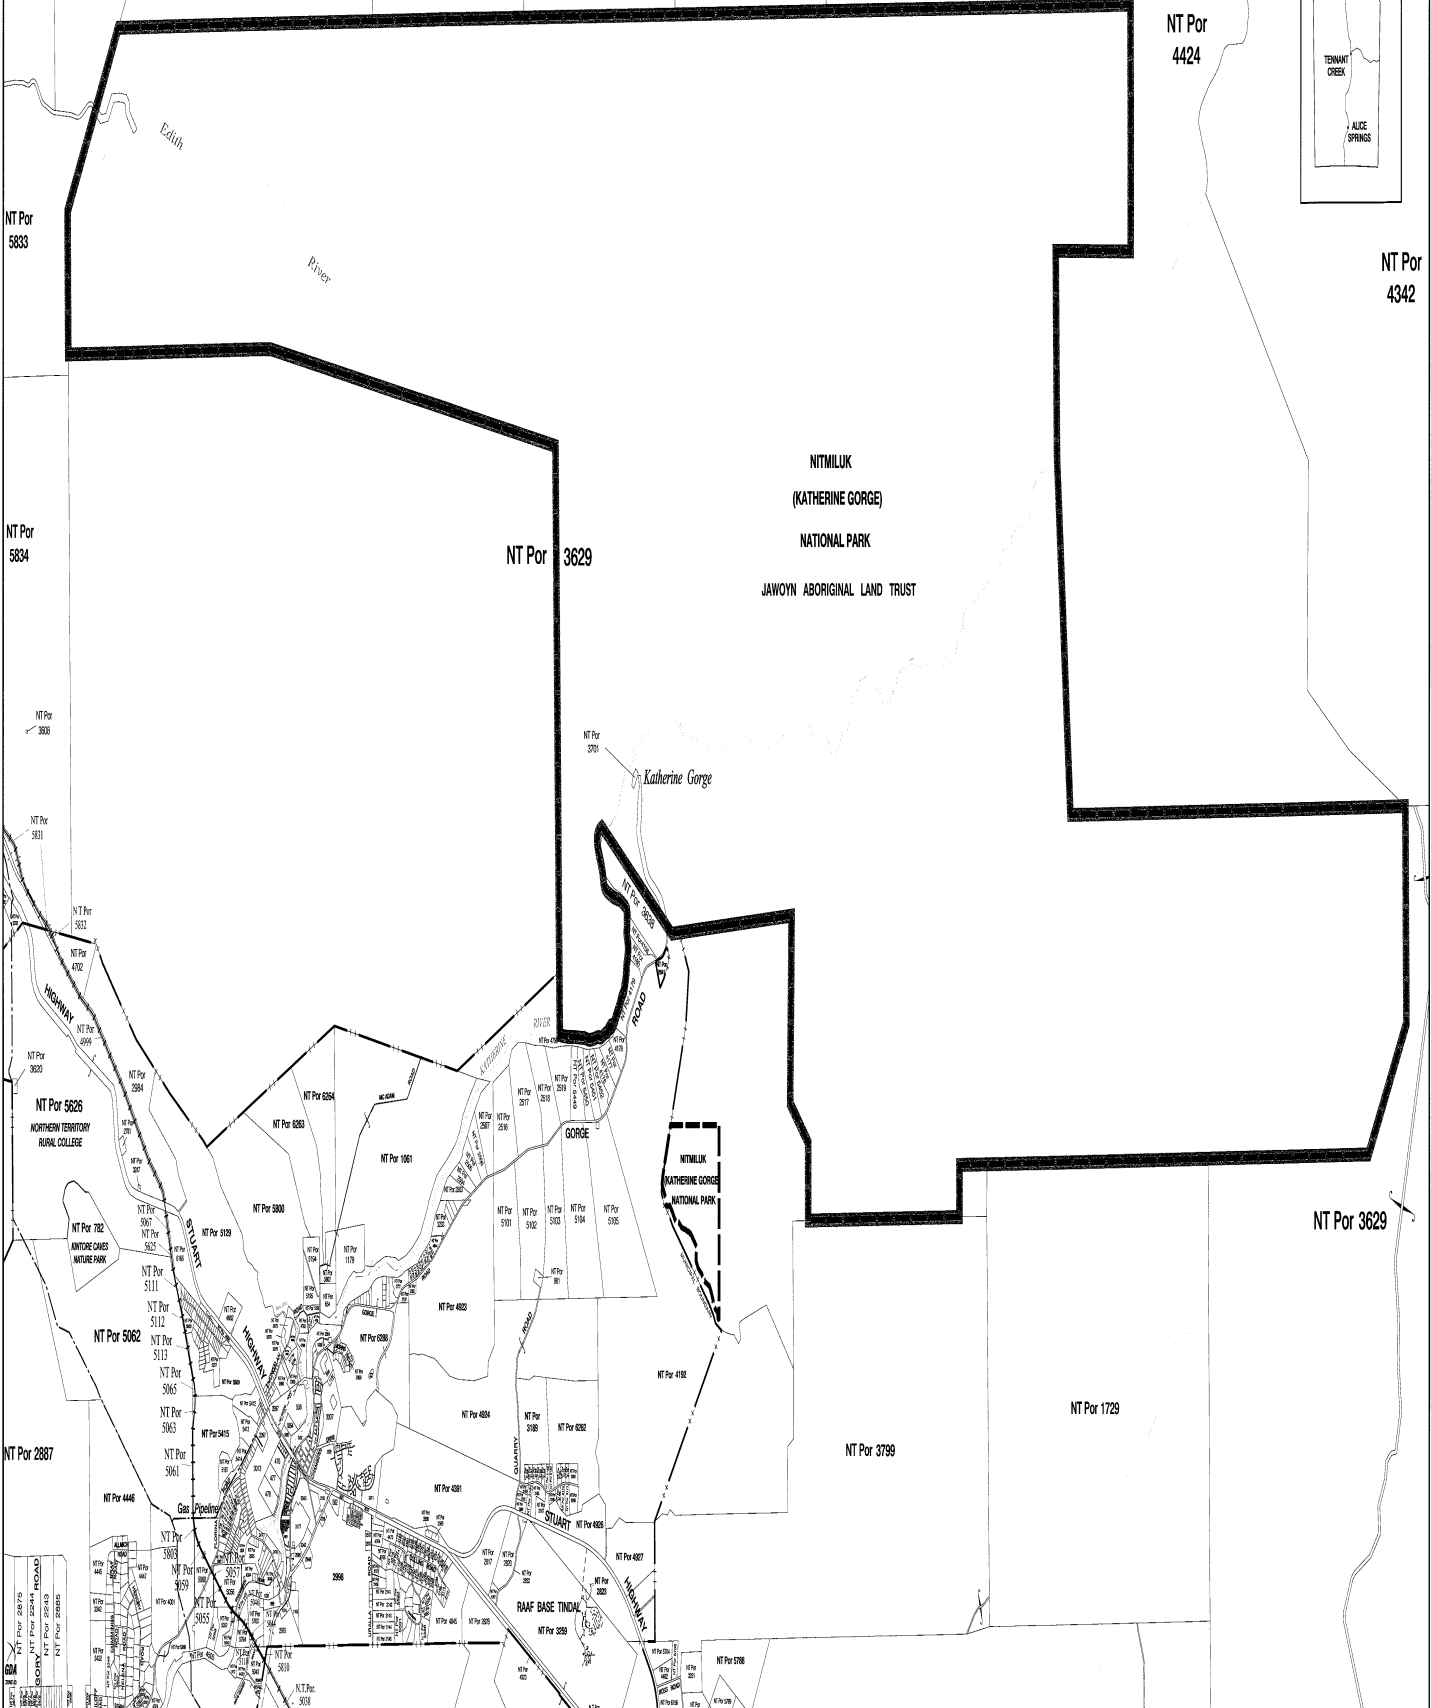

NITMILUK (KATHERINE GORGE) NATIONAL PARK BUILDING AREA

(BBKAT 002)

Municipal Boundary ————
Northern Territory Government Gazette No. G1, 7 January, 2004

Nitmiluk (Katherine Gorge) Park Boundary - - - -
As provided for under the Nitmiluk (Katherine Gorge) National Park Act

Building Area Boundary —————

CP4964

Minister for Lands and Planning
Date: 10/9/04