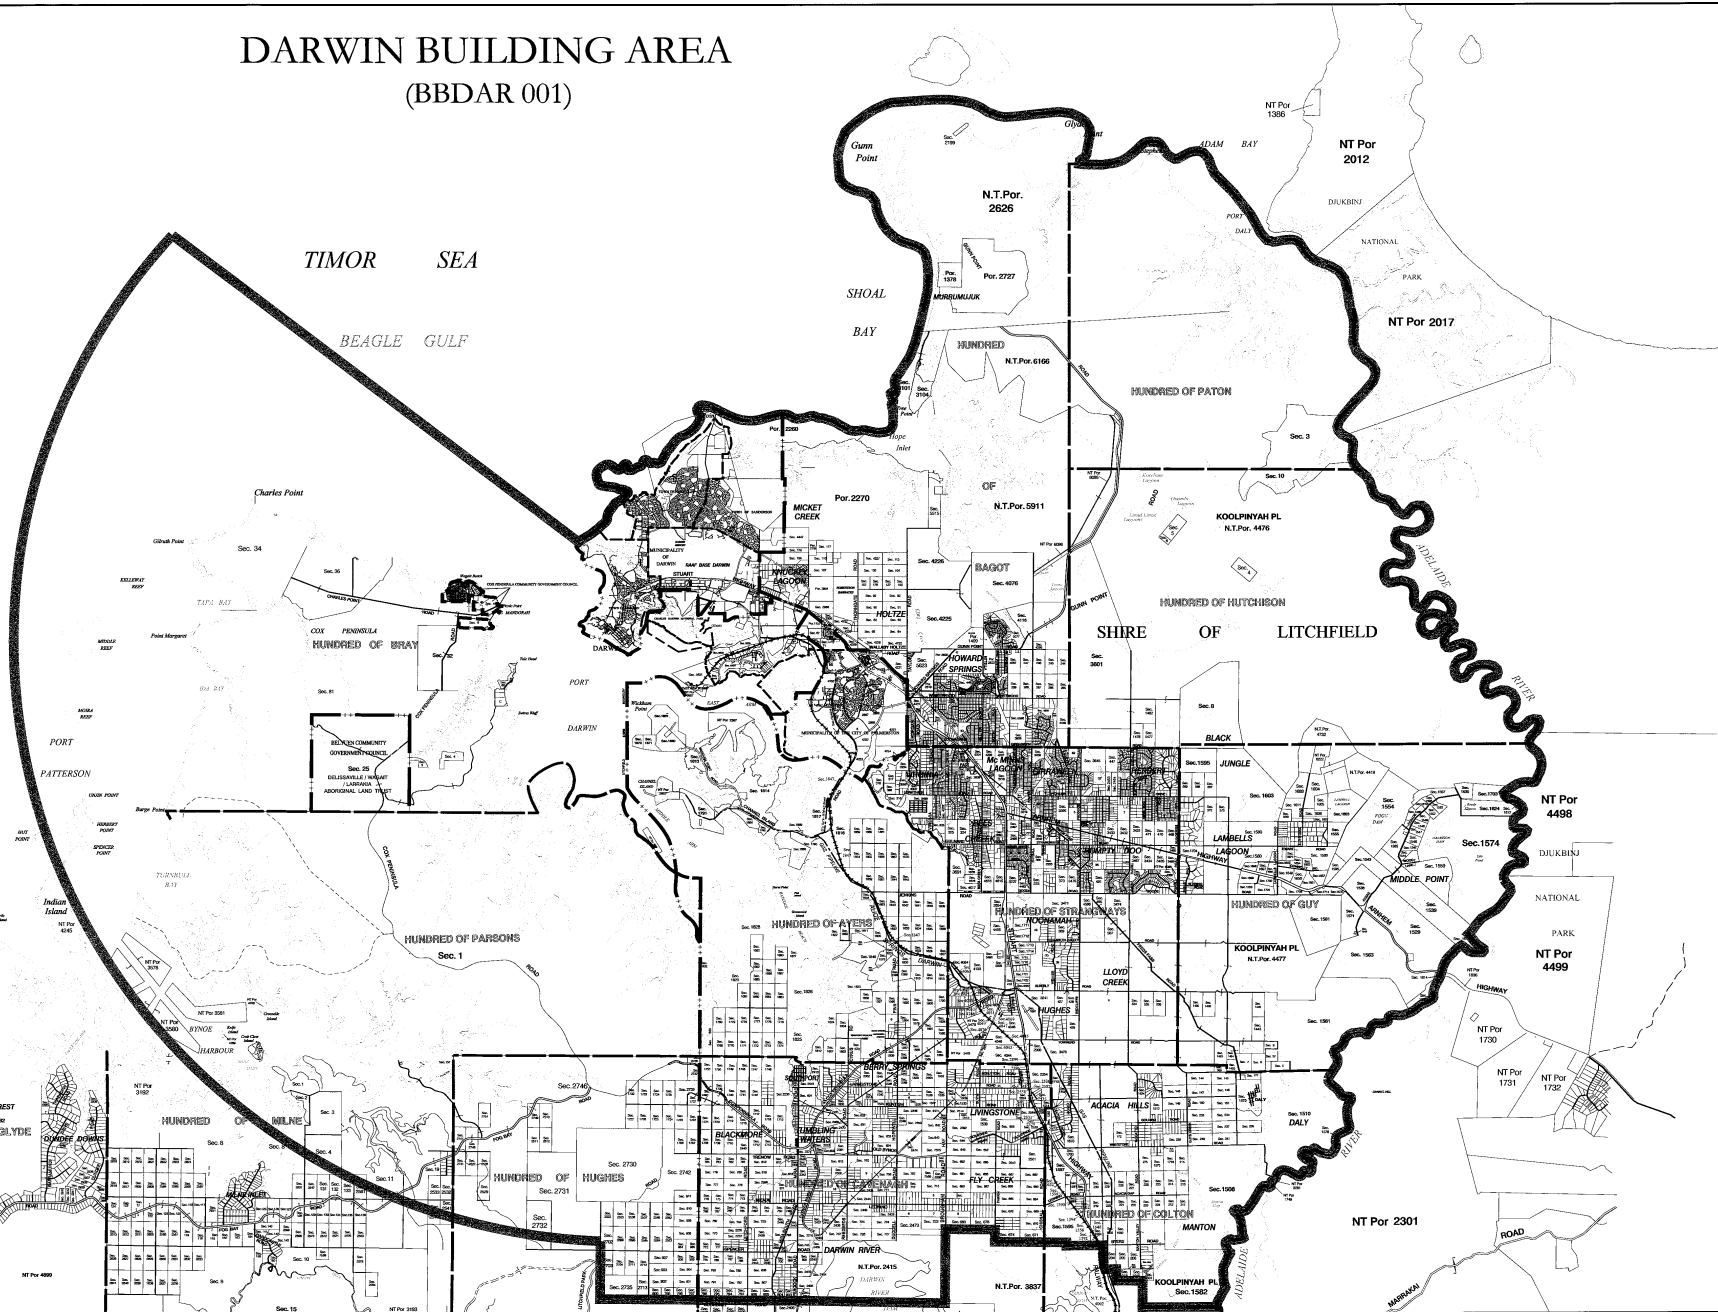

DARWIN BUILDING AREA (BBDAR 001)

FOG BAY NT Por. 2011 NT Por. 4999

Local Government Boundary ————

Building Area Boundary ————

Northern Territory Government
Department of Infrastructure, Planning and Environment

Minister for Lands and Planning
Date: 10/5/09

CP4959