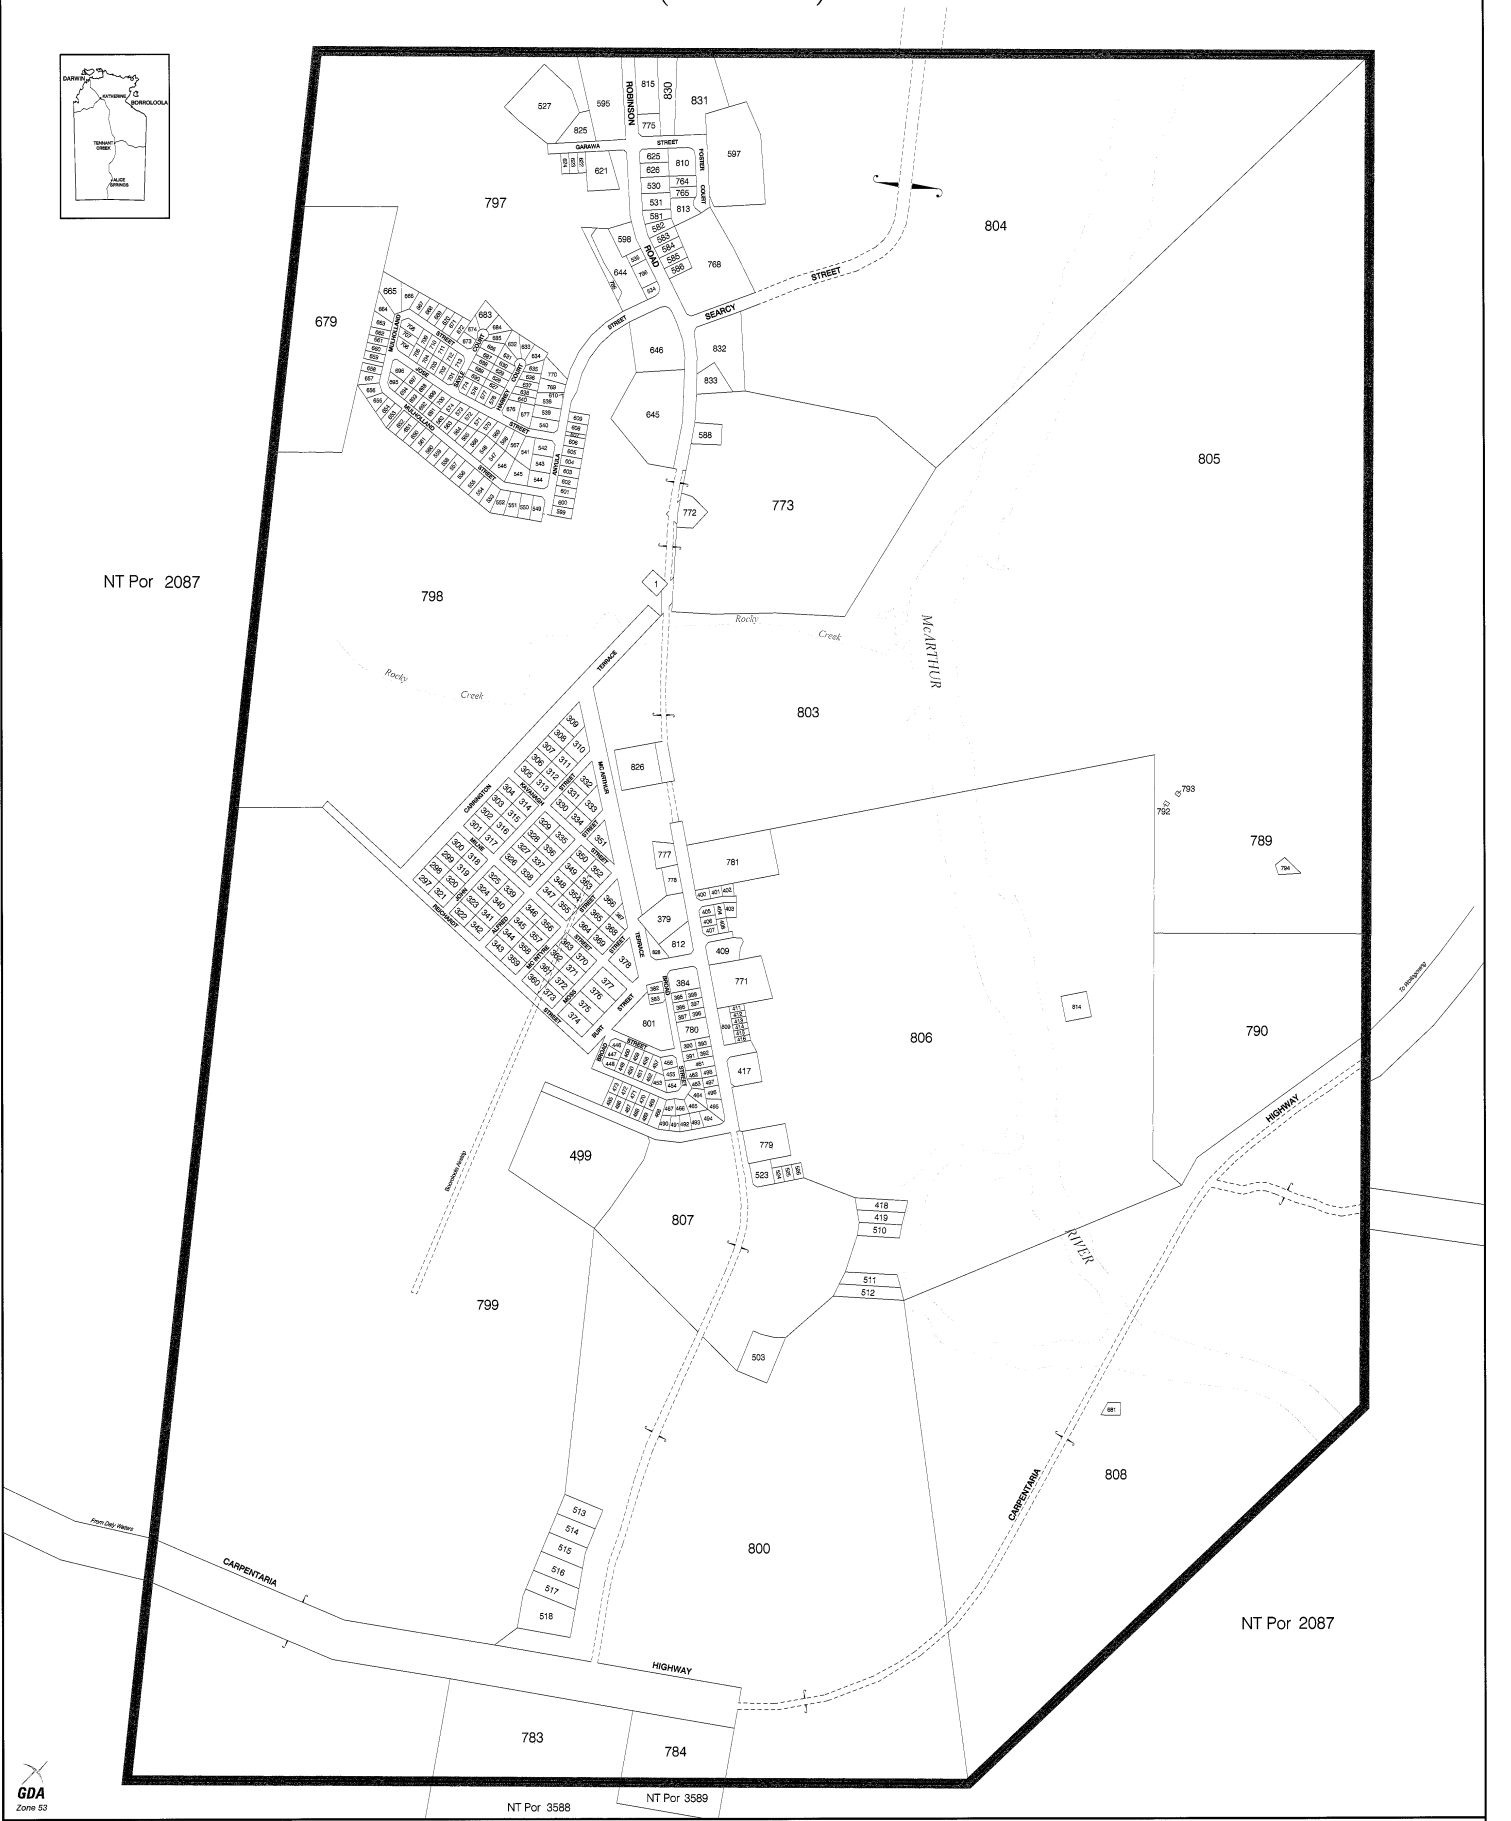

BORROLOOLA BUILDING AREA (BBBOR 001)

NT Por 2087

GDA
Zone 53

Town Boundary — — — — —
Northern Territory Government Gazette No.37, 13 September, 1972
Building Area Boundary —————

Minister for Lands and Planning
Date: 10/9/04

Northern Territory Government
Department of Infrastructure, Planning and Environment

CP4957