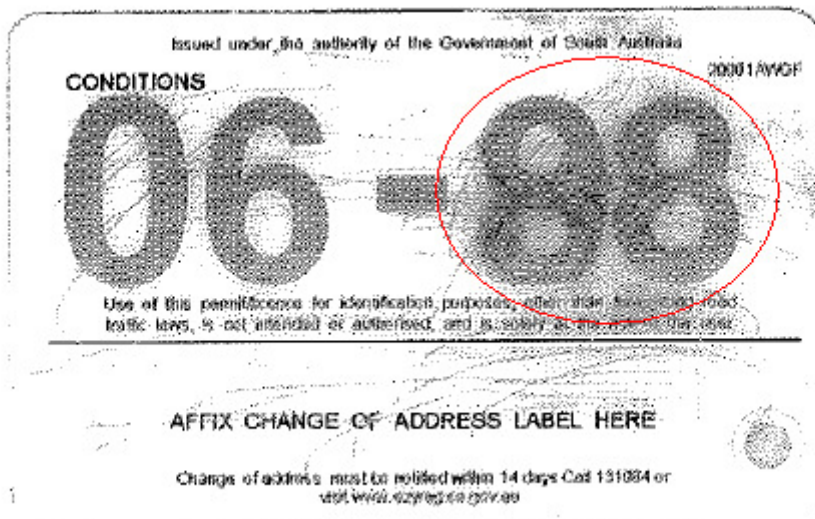

Example of Seized Identification

The DOB was changed from 93 to 88 by scratching the surface and adding ink. It was picked up through the feel of the card which was scratched and pitted.

Darwin
Level 1, Enterprise House
28-30 Knuckey Street, Darwin
GPO Box 1154, Darwin, NT 0801
Ph: 08 8999 1800
Fax: 08 8999 1888