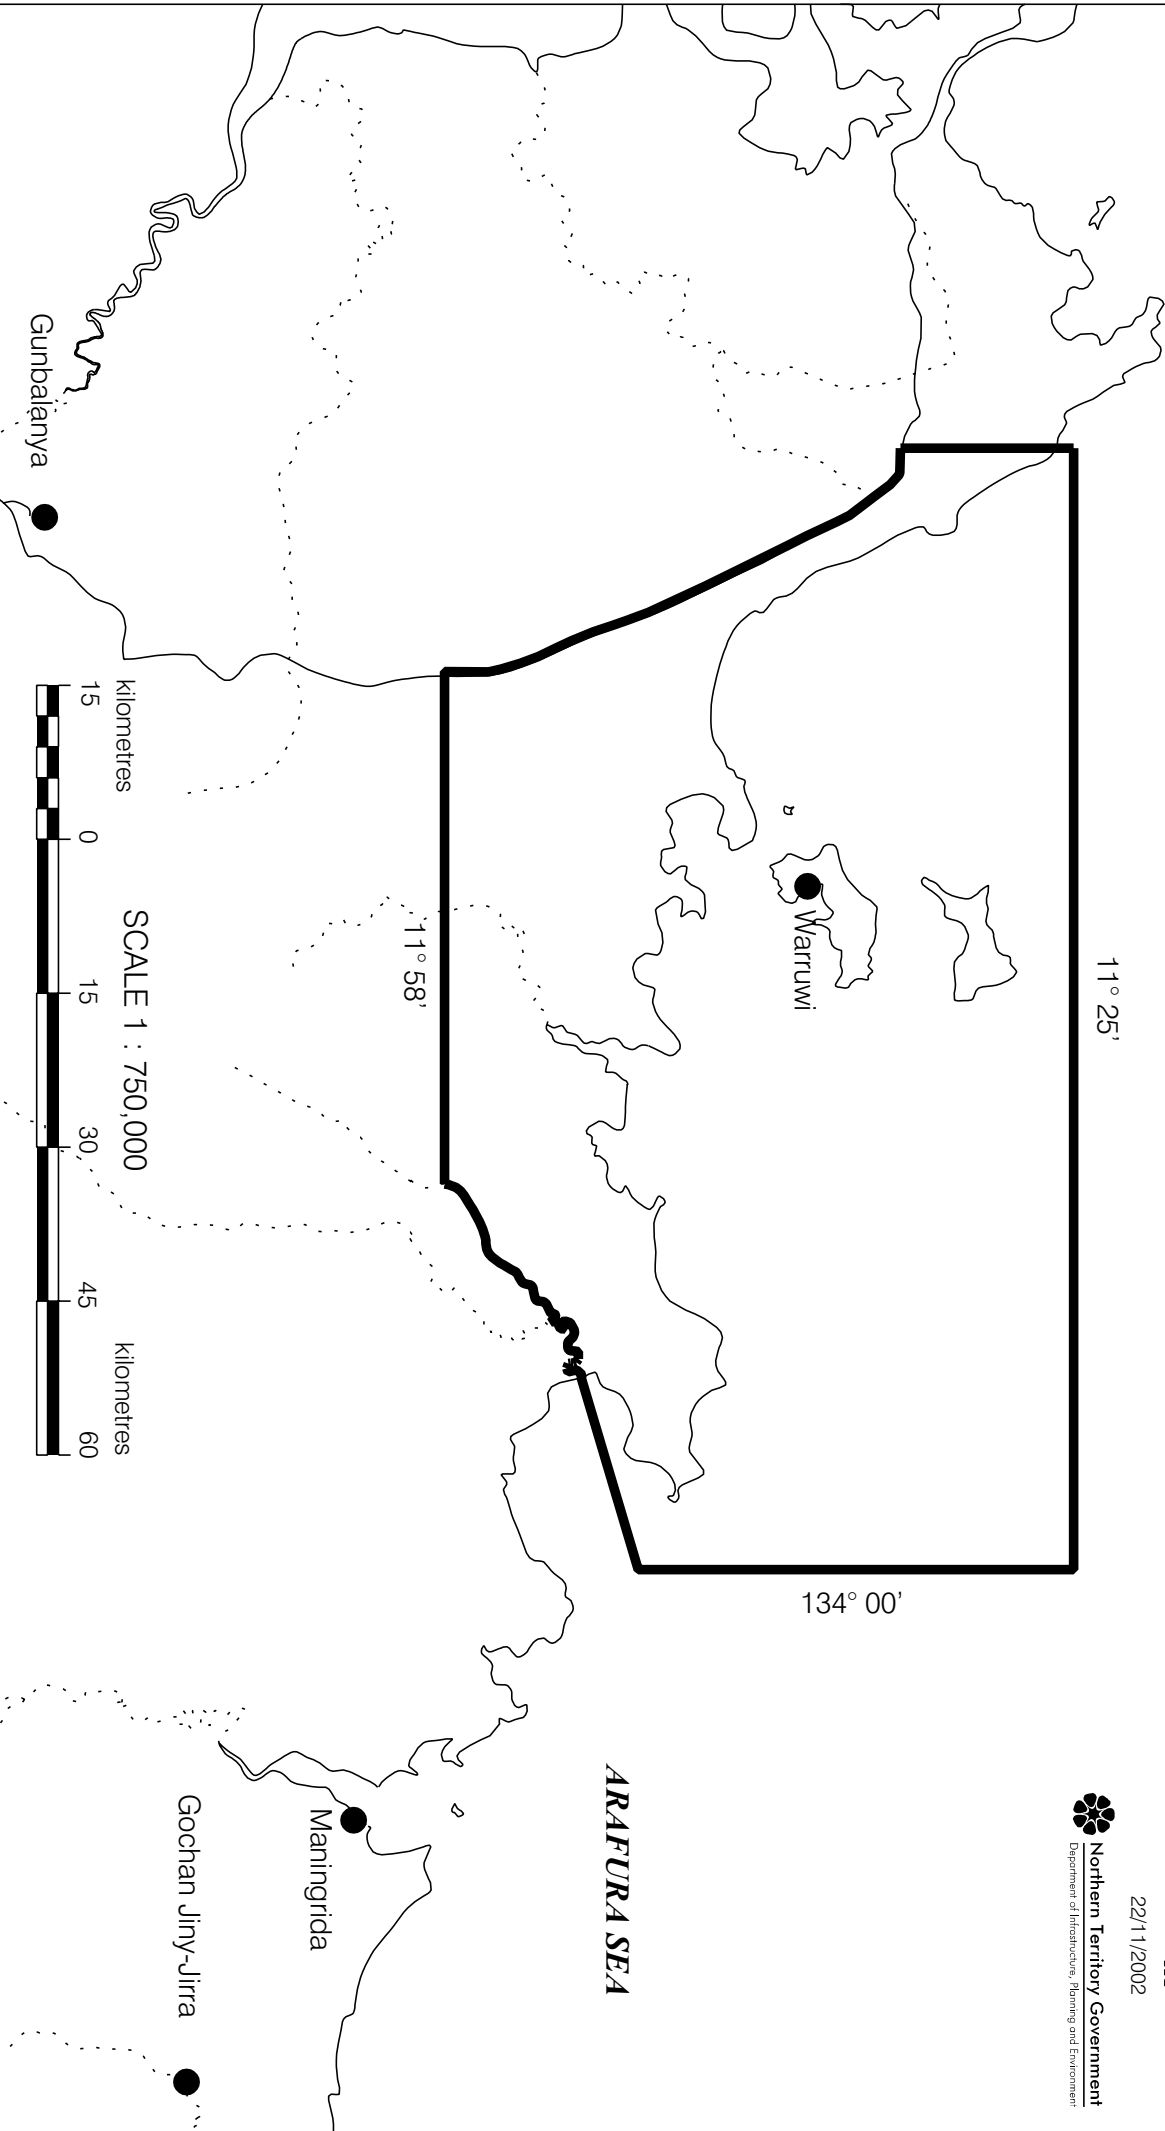

WARRUWI KAVA LICENCE AREA

22/11/2002

Northern Territory Government
Department of Infrastructure, Planning and Environment

134° 00'

11° 25'

11° 58'

SCALE 1 : 750,000

Gunbalanya

Warruwi

Maningrida

Gochan Jiny-Jirra

ARAFURA SEA