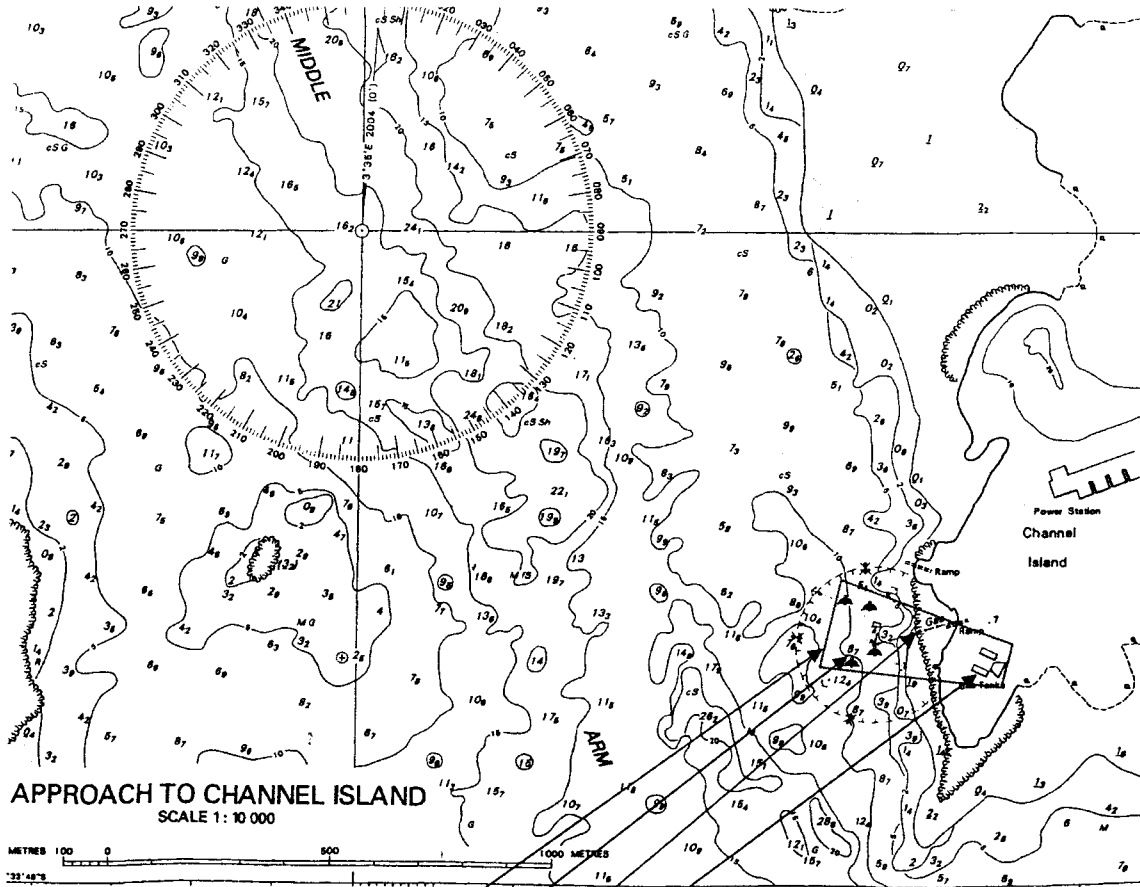

SECURITY – IN – CONFIDENCE

DARWIN PORT CORPORATION
MARITIME SECURITY PLAN
PORT OF DARWIN

Map 7. Kleenheat Water side Restricted Zone on Channel Island

- Restricted Zone (red box)
- Mooring buoys (4)
- Gas Pipeline
- Gas Tanks