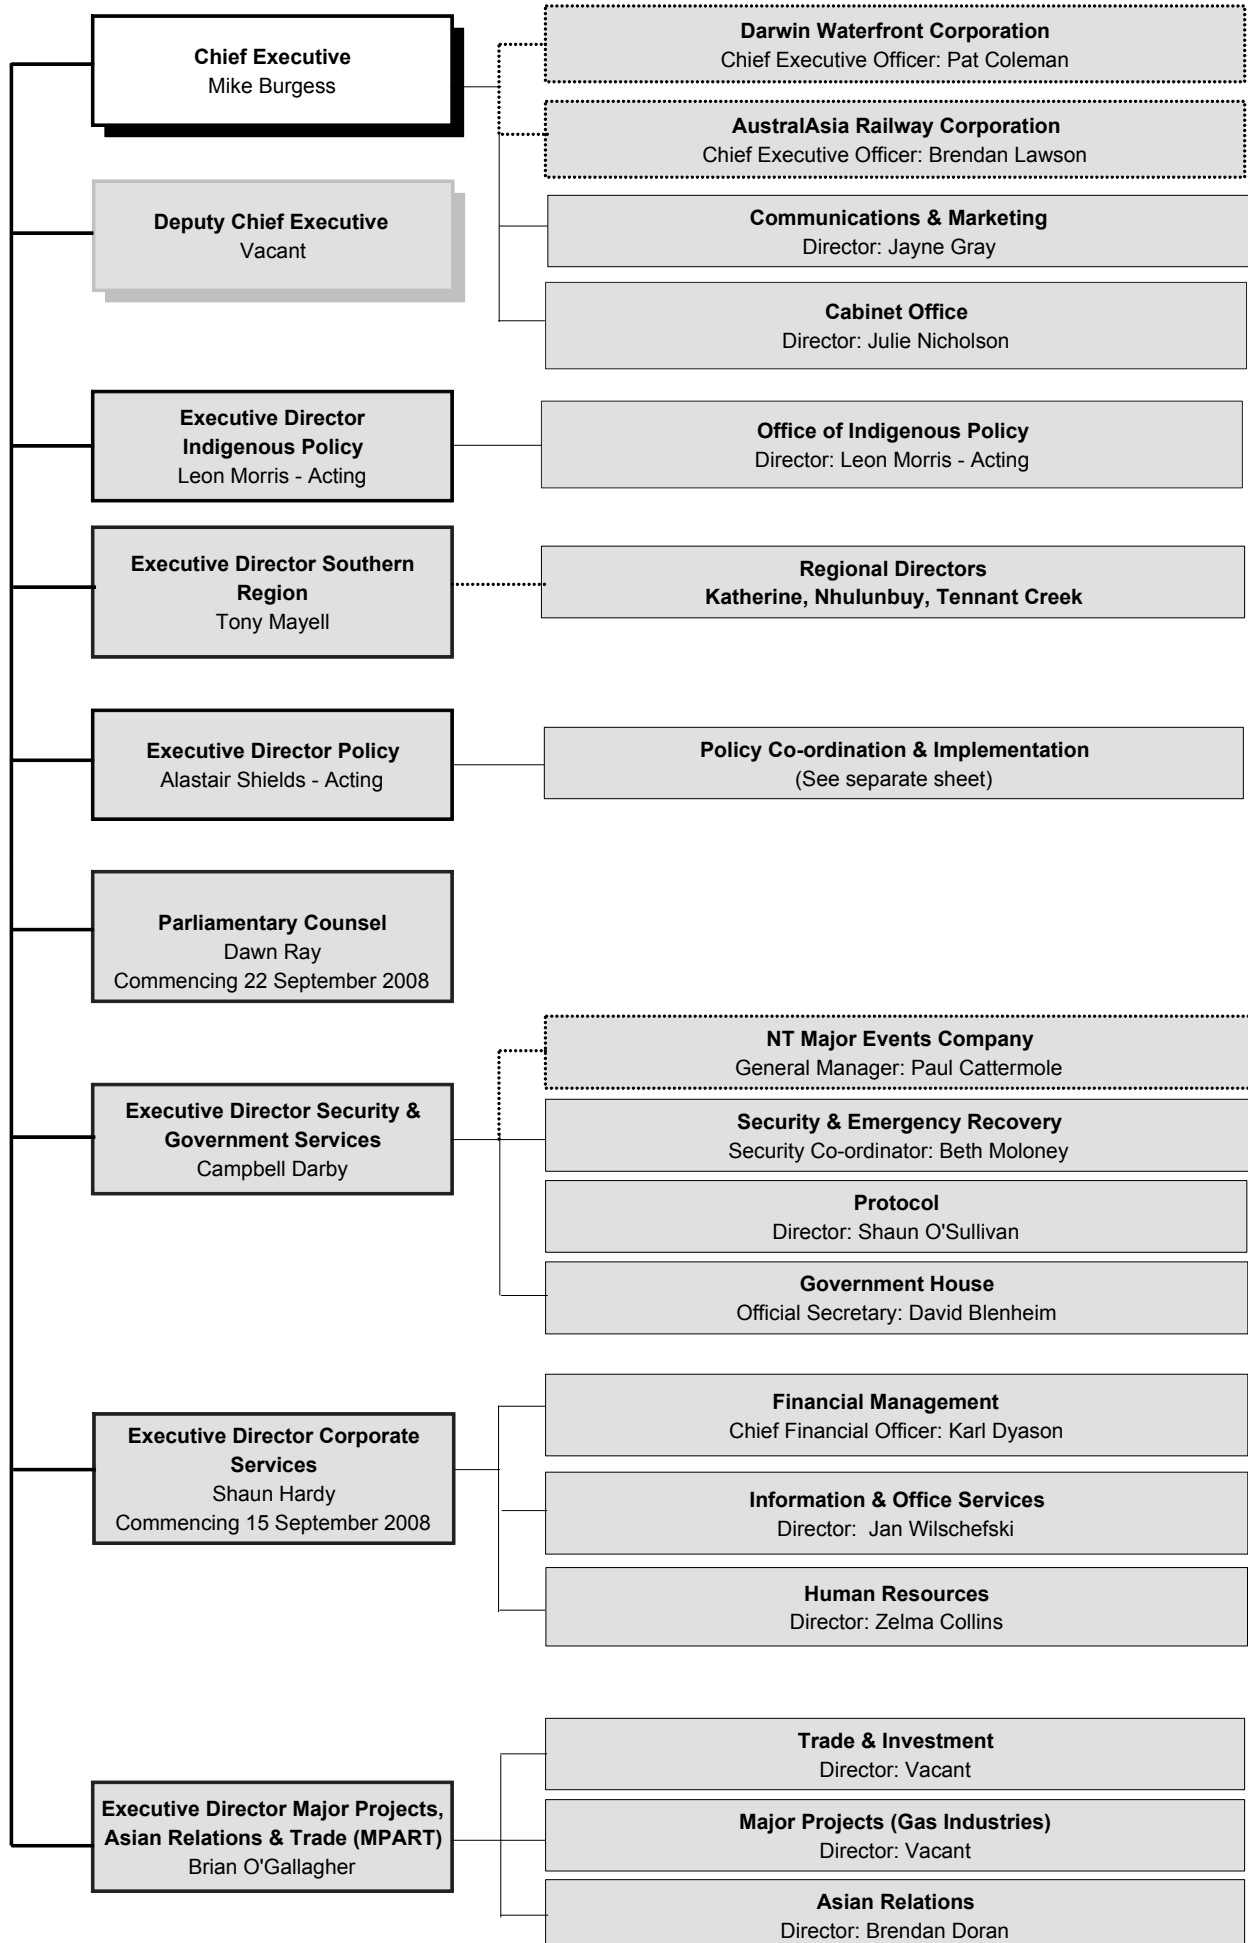

Department of the Chief Minister - Organisational Structure as at September 2008

Policy Co-ordination & Implementation as at September 2008