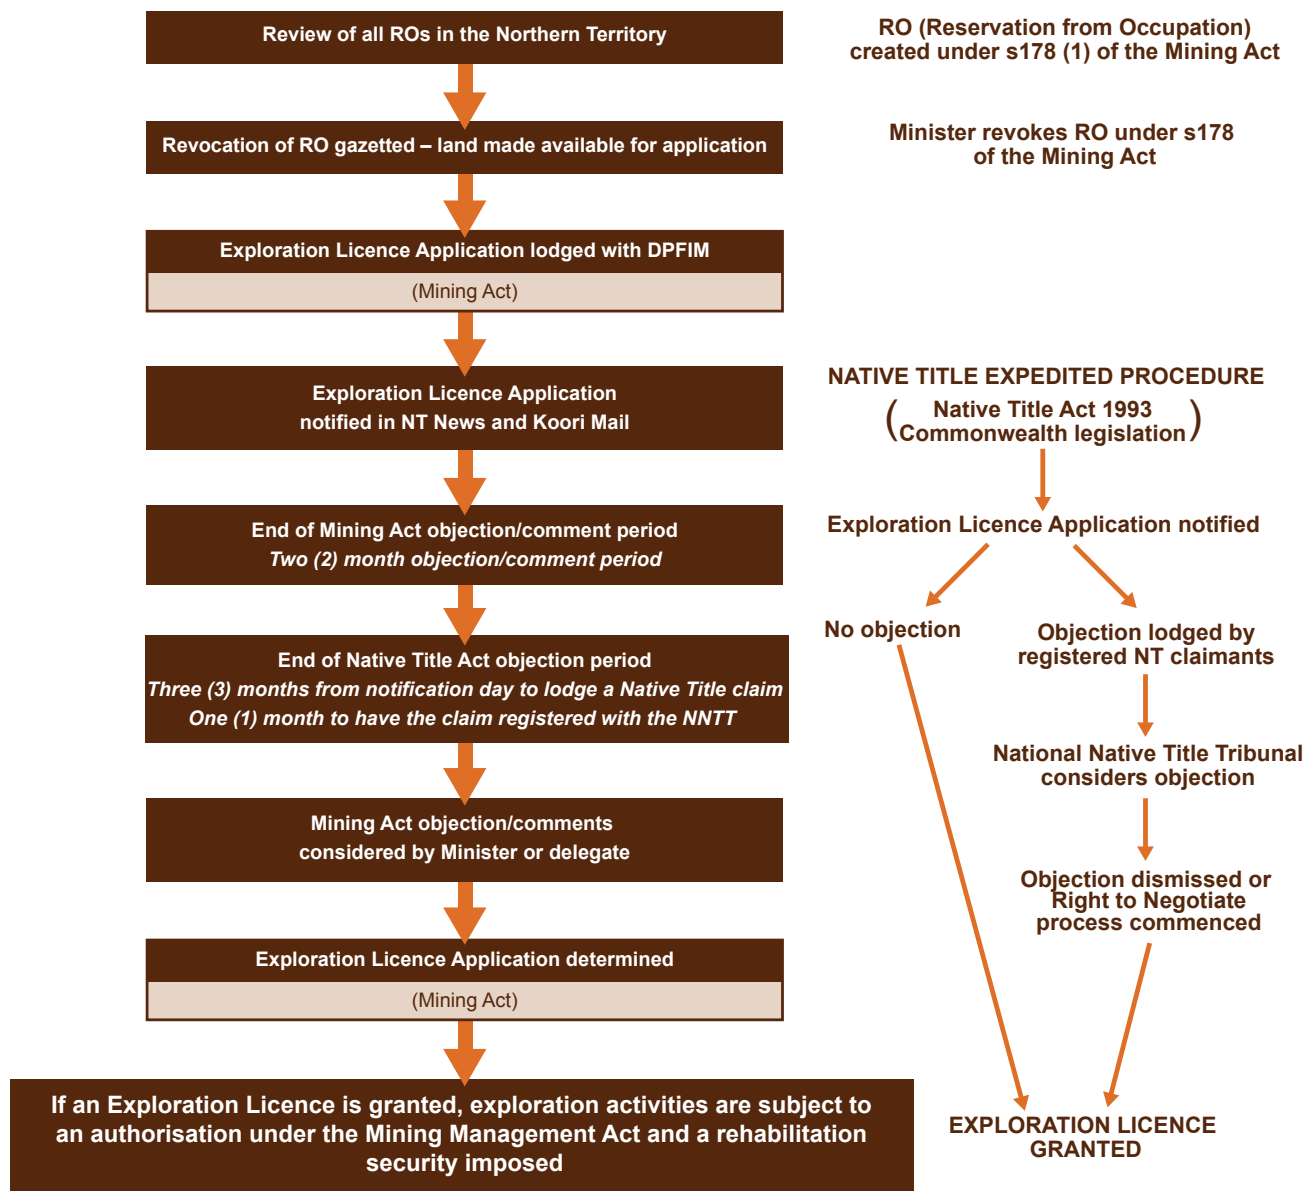

FLOWCHART FOR AN EXPLORATION LICENCE OVER THE ANGELA PAMELA URANIUM DEPOSIT

NOTE: The grant of an Exploration Licence does not permit mining. Should mining operations be proposed, the grant of a Mineral Lease is required and separate authorisation under the Mining Management Act issued. It is also necessary to obtain consent of the Federal Minister for Resources and comply with Native Title and various environmental legislation.