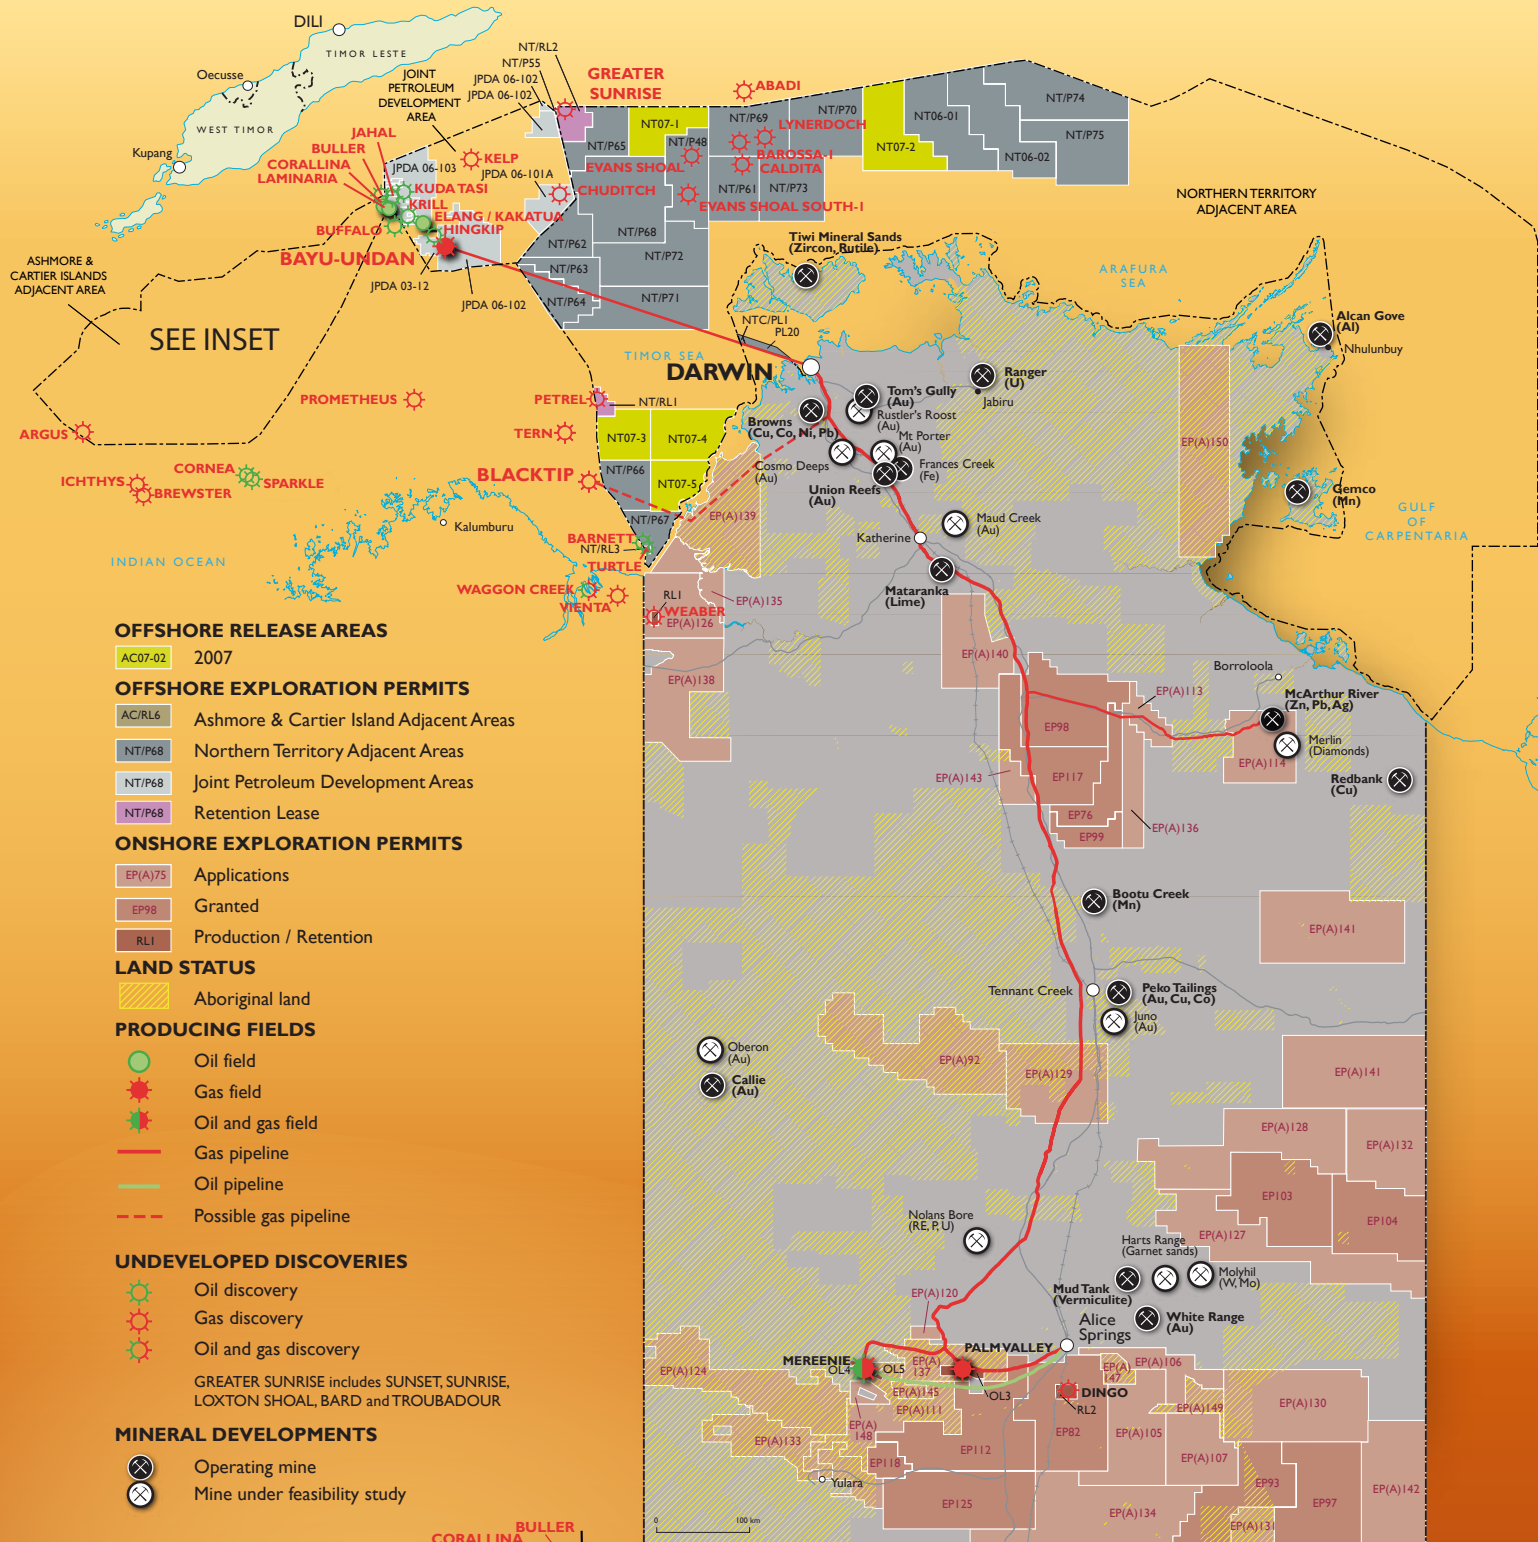

Petroleum and Mining Operations and Developments

INSET

TOP END SECRET 2:

ORE-STRUCK

WWW.ORESTRUCK.NT.GOV.AU